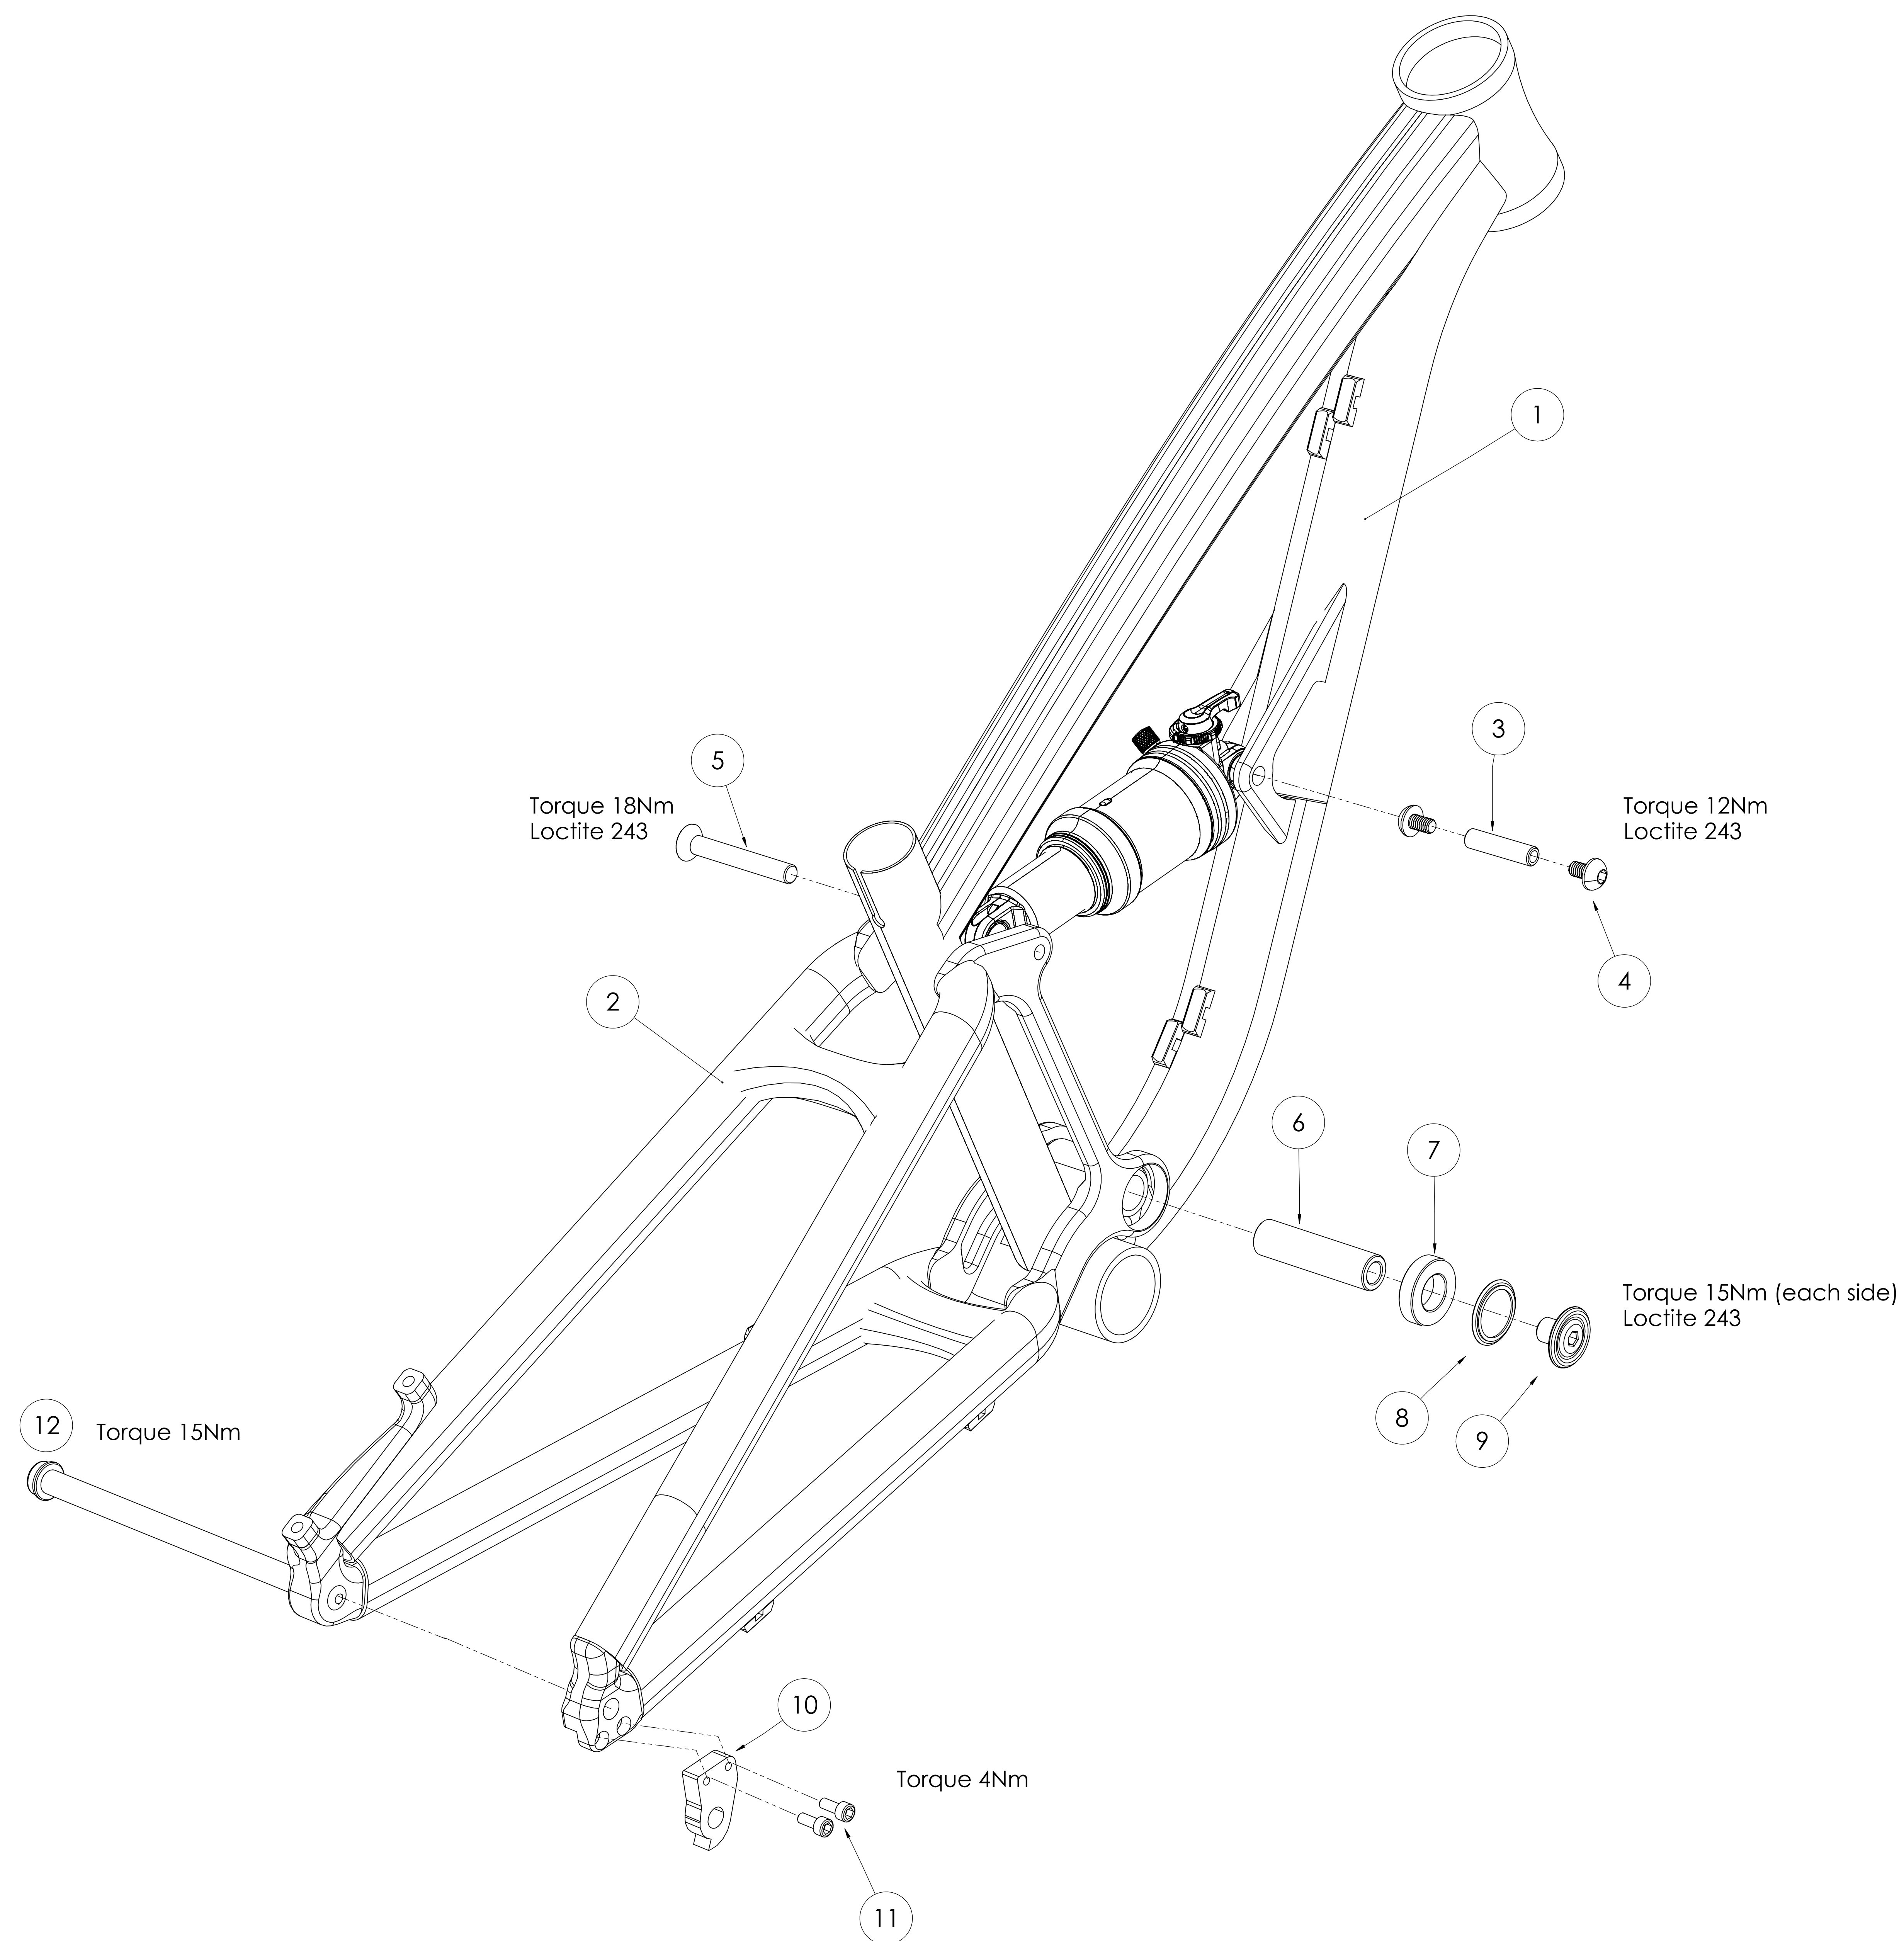

PROPAIN

NO	Propain part nummber-version	Description	QTY.
1	000392-AB	Frechdax_main_frame	1
2	000393-AC	Frechdax_rear_triangle	1
3	000008-AA	Bolt_M6x10_round_head_ISO 7380-1	2
4	000397-AA	Bolt_M8x58_countersunk	1
5	000394-AA	Bolt_8mmx33xM6	1
6	000755-AA	Axle_15dia_58mm_M10x1	1
7	000006-AA	Bearing_15x28x7_No61902	2
8	000602-AB	Dust_cap_seal	2
9	000600-AB	15mm_Axle_Cap	2
10	000395-AA	Hanger	1
11	000398-AA	Bolt_M4x10	2
12	000756-AA	Rear_axle_135x10	1

Frechdax Standards 2019	
Schok length	152mm
Schok travel	31mm
Shock mount front	8mm x 22,2mm
Shock mount rear	8mm x 41mm
Real wheel travel	90mm
Bottom bracket	BSA 73mm
Brake mount	Postmount 140
Seatpost diameter	27,7mm
Headset (S.H.I.S)	Top: ZS44 / Bottom: ZS44
Rear wheel axle	135 MM x 10 MM
Chain line	49mm
Chainguide mount	No ISCG mount
Tire size	20"
Maximum fork travel	100 mm
Maximum rider weight	40 Kg