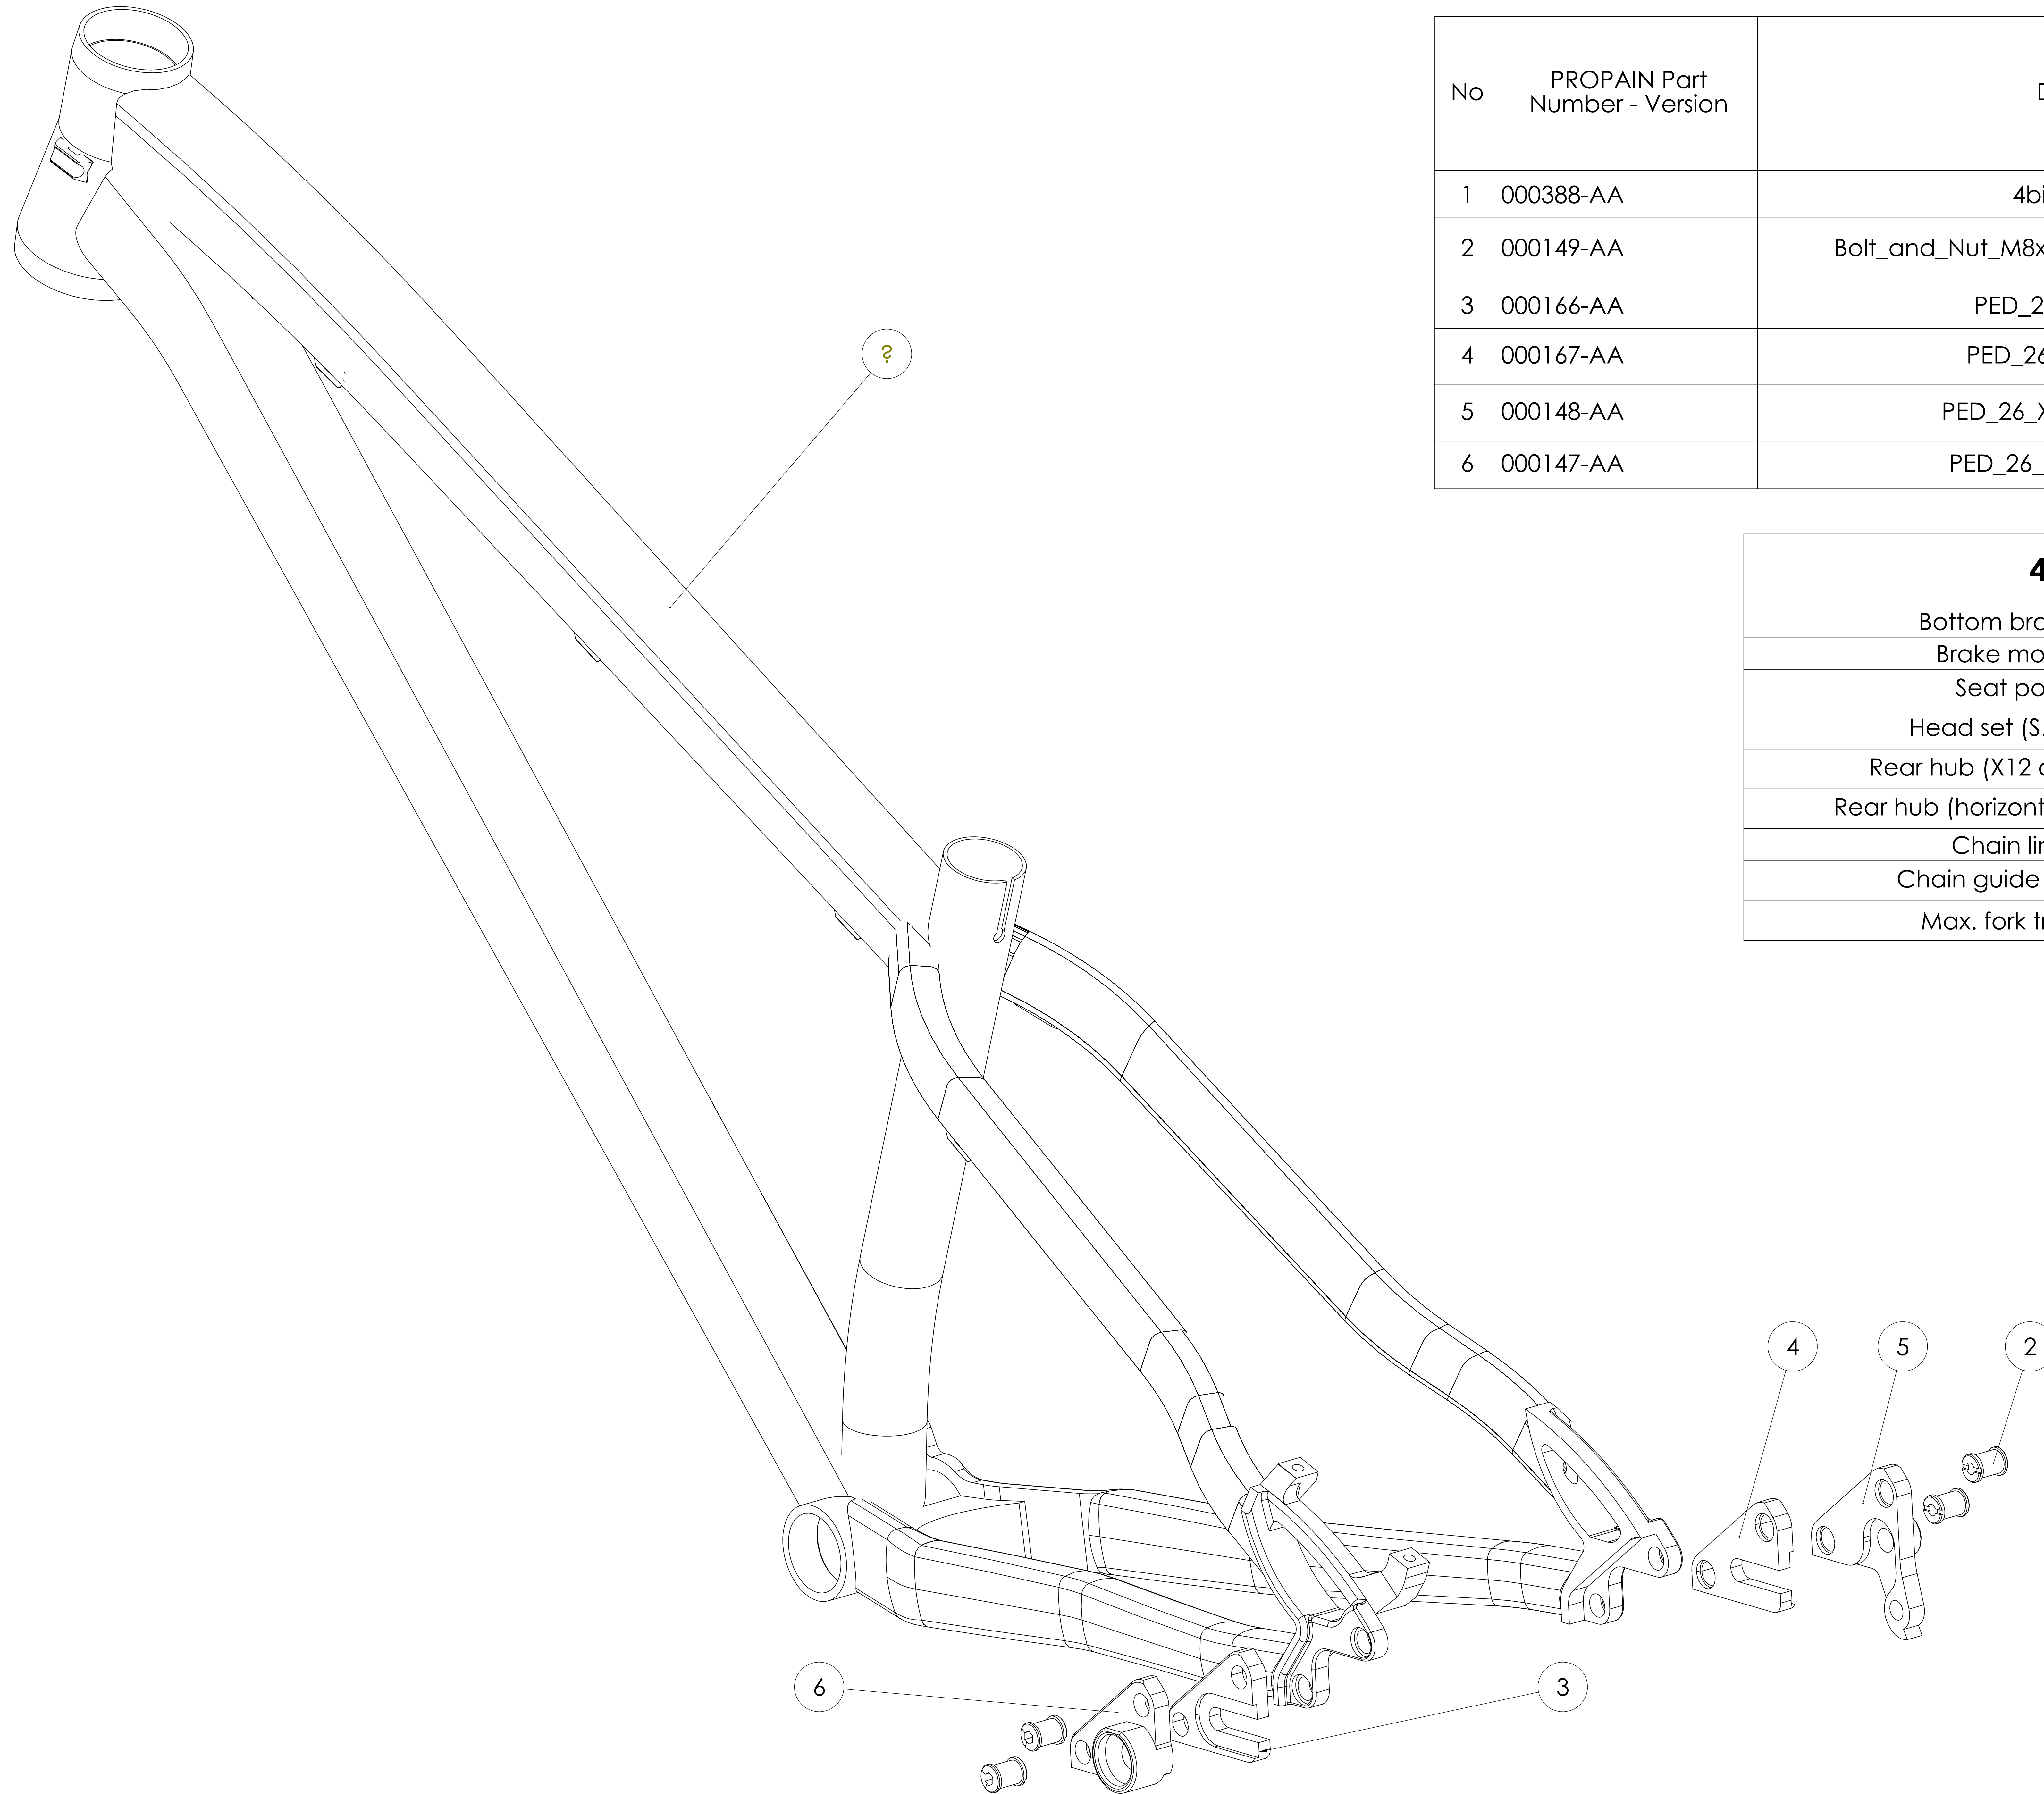

# PROPAIN

No	PROPAIN Part Number - Version	Description	QTY
1	000388-AA	4bidden_frame	1
2	000149-AA	Bolt_and_Nut_M8x0.75X12mm_Chainring_Style	4
3	000166-AA	PED_26_horizontal_left	1
4	000167-AA	PED_26_horizontal_right	1
5	000148-AA	PED_26_X12_right (optional)	1
6	000147-AA	PED_26_X12_left (optional)	1

4Bidden Standards	
Bottom bracket	73mm BSA
Brake mount	Post mount 160
Seat post	31,6mm
Head set (S.H.I.S.)	Top:ZS44 / Bottom: ZS56
Rear hub (X12 dropouts)	142mm / 12mm axle
Rear hub (horizontal dropouts)	135mm / 10mm axle
Chain line	49mm
Chain guide mount	ISCG 05
Max. fork travel	120mm