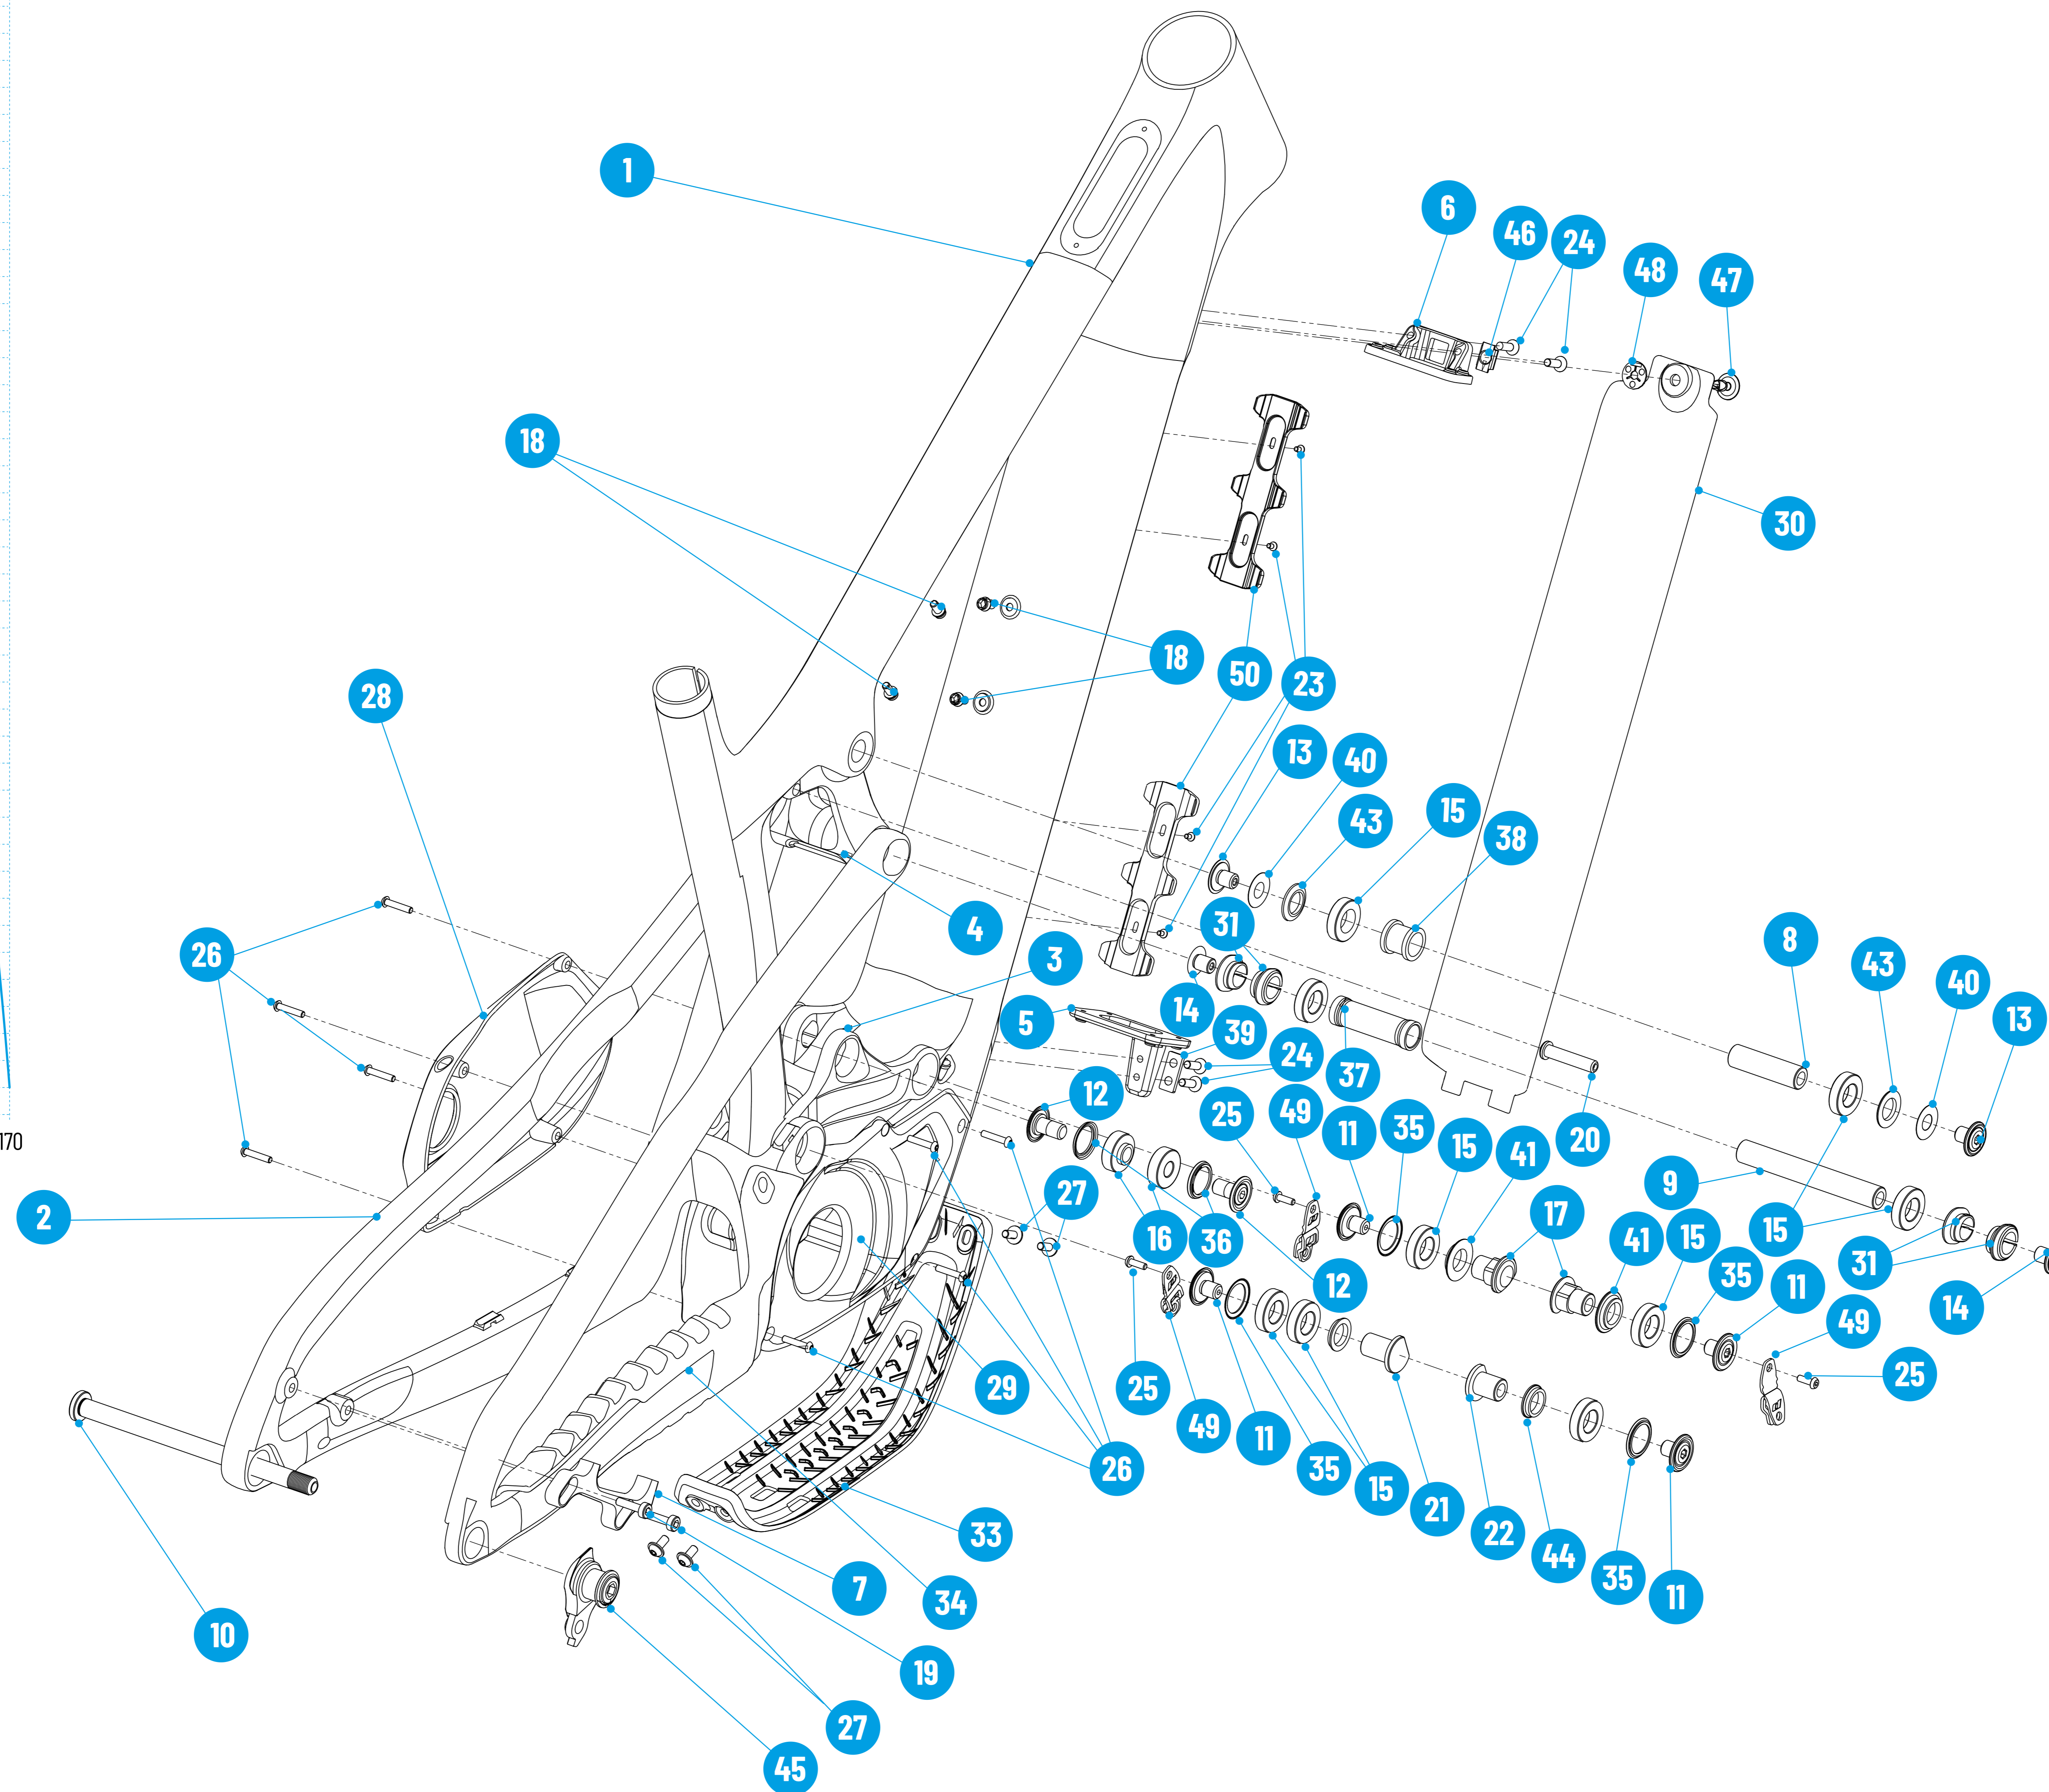

## LEVERAGE RATIO

## EKANO 2 CF - Standards

|                     |                            |
|---------------------|----------------------------|
| Shock length        | 205 mm                     |
| Shock travel        | 62,5 mm                    |
| Shock mount top     | 8 mm x 25 mm               |
| Shock mount bottom  | TRUNNION                   |
| Rear wheel travel   | 170 mm                     |
| Brake mount         | Post mount 200 mm / 220 mm |
| Seat post diameter  | 31,6 mm                    |
| Seat clamp diameter | 36,4 mm                    |
| Head set (S.H.I.S.) | Top: ZS56 / Bottom: ZS56   |
| Rear wheel axle     | 12 mm                      |
| Rear hub width      | 148 mm                     |
| Chain line          | 55 mm                      |
| Chain guide mount   | none                       |
| Tire size front     | 29"                        |
| Tire size rear      | 27,5"                      |
| Max. Fork travel    | 180 mm                     |