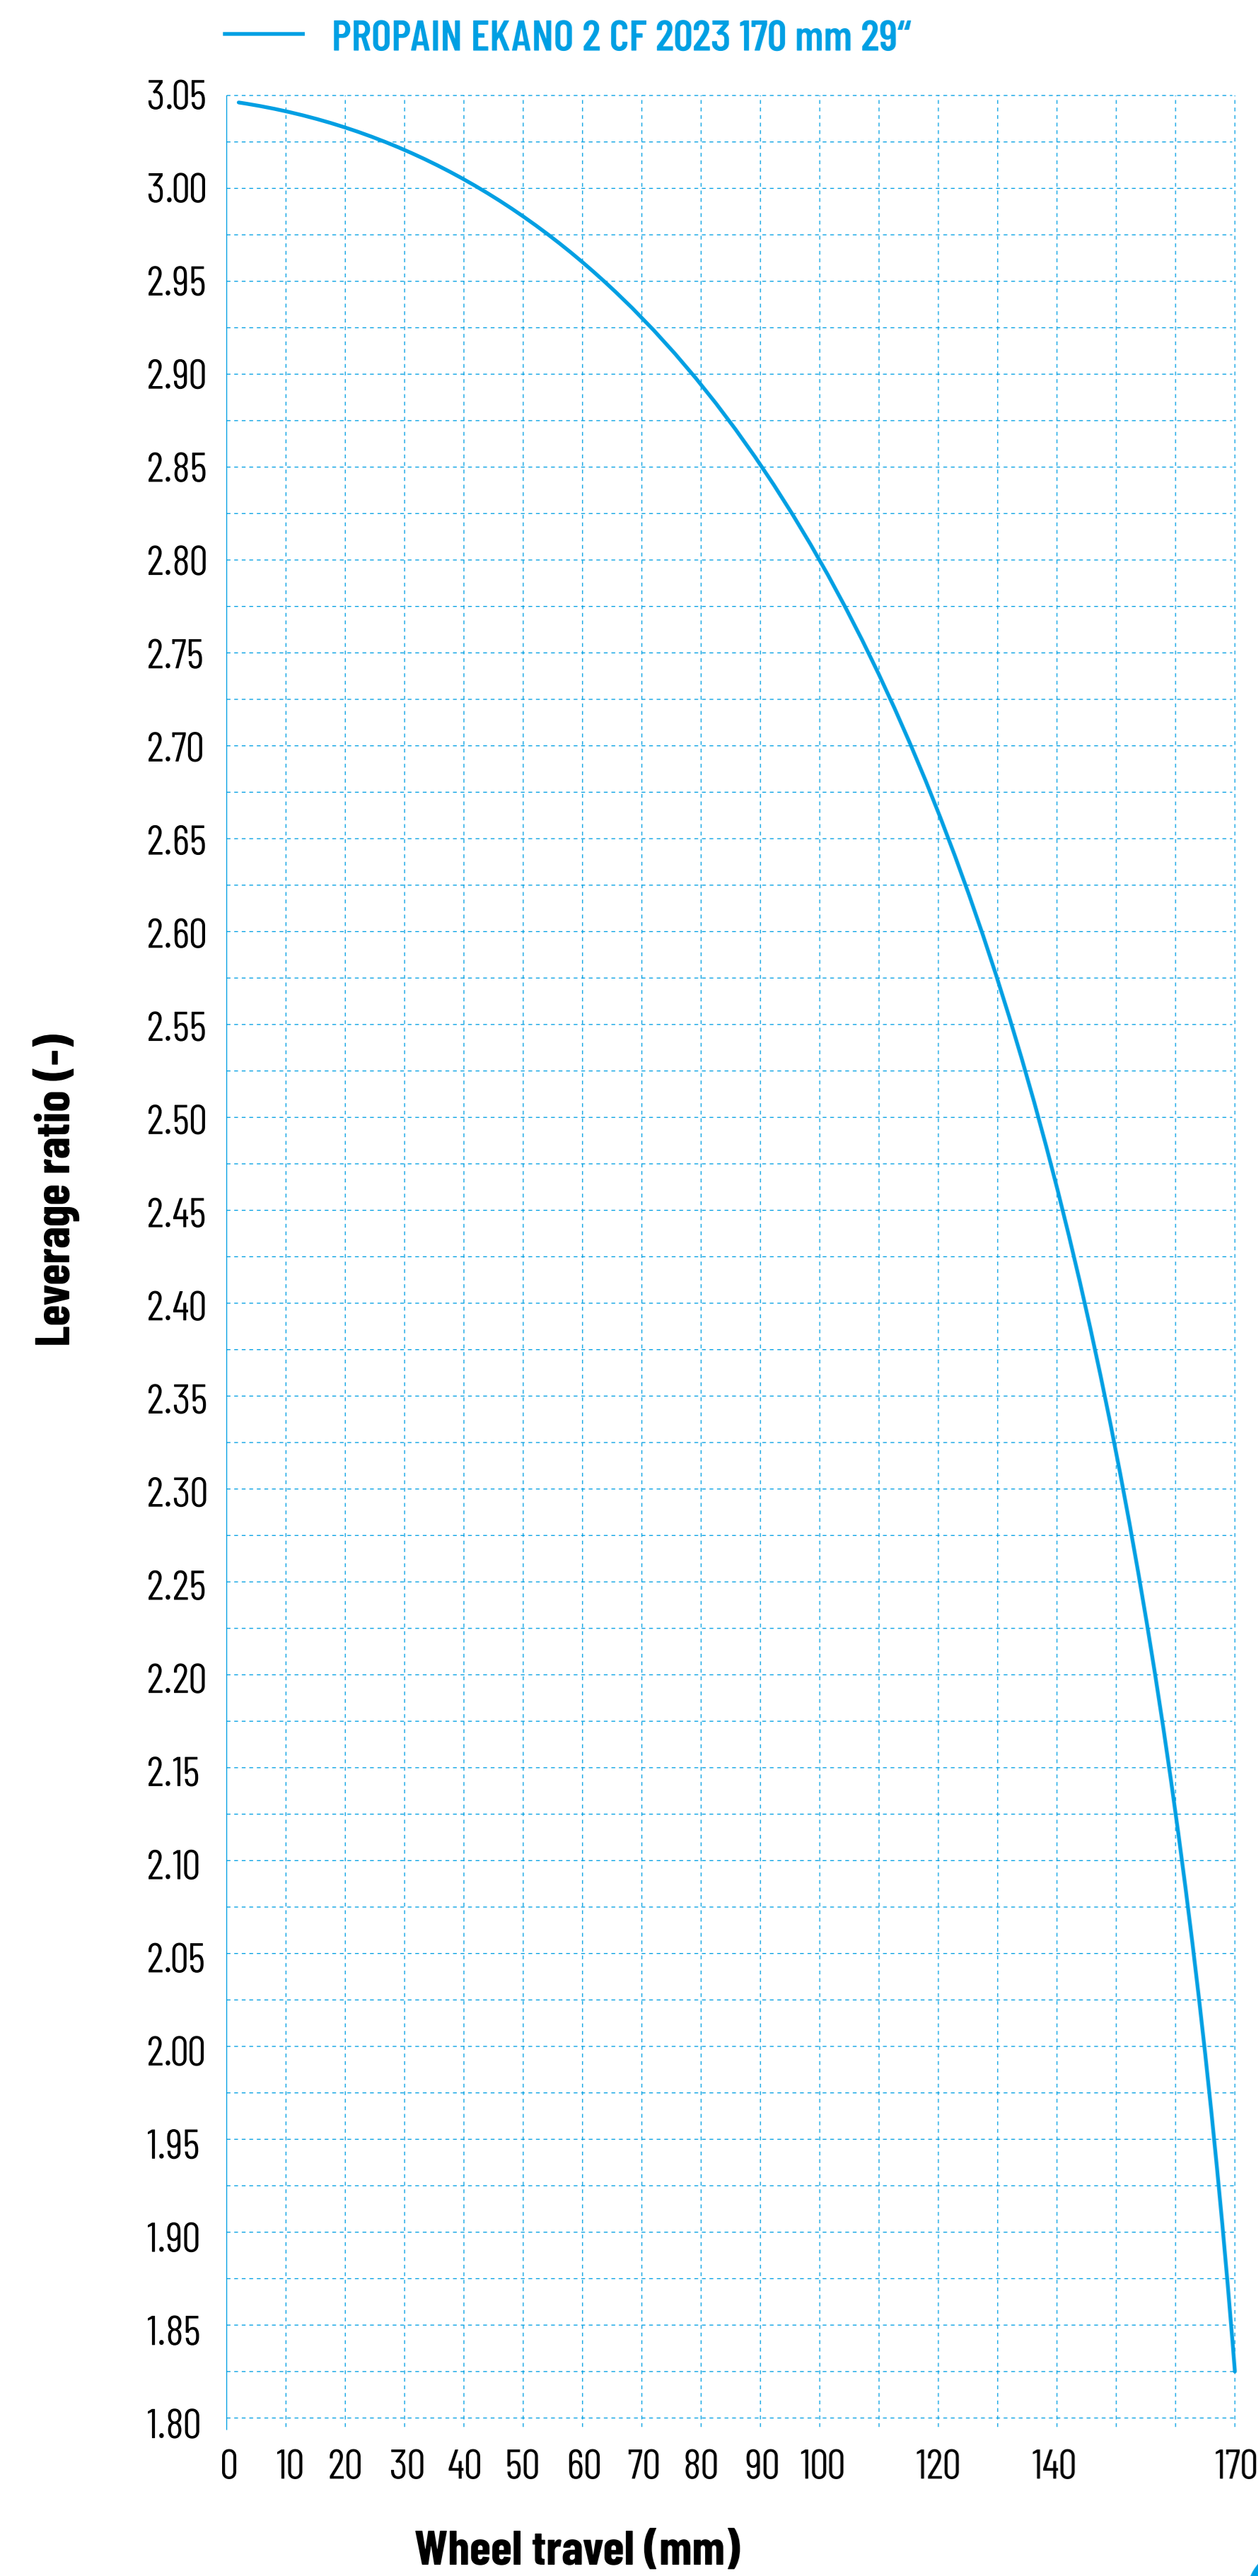

## LEVERAGE RATIO

## EKANO 2 CF - Standards

|                     |                            |
|---------------------|----------------------------|
| Shock length        | 205 mm                     |
| Shock travel        | 62,5 mm                    |
| Shock mount top     | 8 mm x 25 mm               |
| Shock mount bottom  | TRUNNION                   |
| Rear wheel travel   | 170 mm                     |
| Brake mount         | Post mount 200 mm / 220 mm |
| Seat post diameter  | 31,6 mm                    |
| Seat clamp diameter | 36,4 mm                    |
| Head set (S.H.I.S.) | Top: ZS56 / Bottom: ZS56   |
| Rear wheel axle     | 12 mm                      |
| Rear hub width      | 148 mm                     |
| Chain line          | 55 mm                      |
| Chain guide mount   | none                       |
| Tire size front     | 29"                        |
| Tire size rear      | 27,5"                      |
| Max. Fork travel    | 180 mm                     |