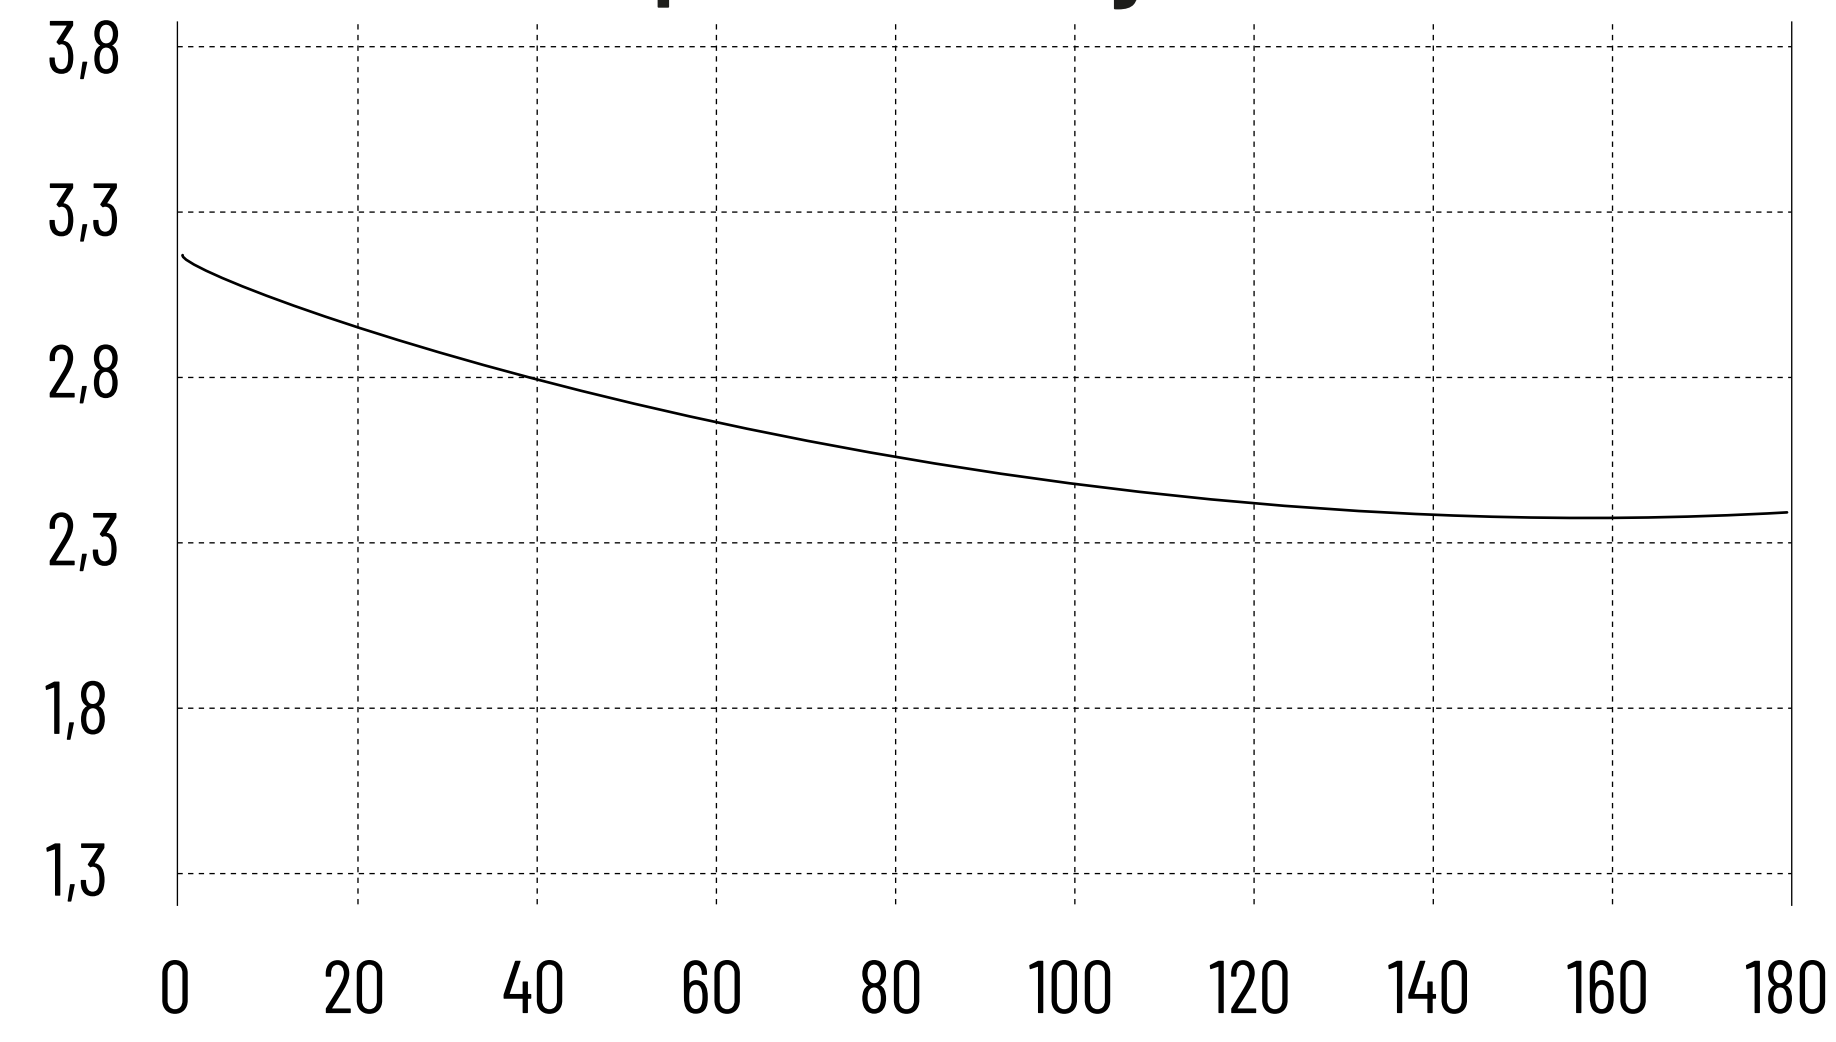

Suspension Leverage Ratio

NO	Propain Part number/version	Description	QTY.
1	000874-AE	Ekano_Main_frame	1
2	000916-AE	Rear_triangle	1
3	000952-AE	Lever_high_left_e-bike	1
4	000925-AG	Yoke_e-Bike	1
5	000846-AB	Lever_low_e-Bike	1
6	000952-AE	Lever_high_right_e-bike	1
7	000006-AA	Bearing_15x28x7	6
8	000879-AA	Axle_15x16,5_M10x1	4
9	000600-AB	15mm_Axle_Cap	8
10	000602-AB	Dust_cap_seal	8
11	000366-AB	Upper_lever_axle	1
12	000367-AA	Bearing_20x32x7	2
13	000368-AB	Clamp_ring	4
14	000369-AB	Axle_cap_M14x1	2
15	000848-AA	Axle_15dia_63mm_M10x1	1
16	000849-AA	Axle_15dia_92,86mm_M10x1	1
17	000176-AA	Bearing_15x28x7_flange	2
18	000971-AA	Bolt_M8x22	3
19	000972-AA	Bolt_M8x18	3
20	000508-AA	Dropout_Driveside_outer	1
21	000518-AA	Bolt_M8x0.75x12_chainring-style	2
22	000523-AA	Hanger_short	1
23	000511-AA	Hanger_long	1
24	000926-AA	Propain_Sixpack_X12_axle	1
25	000510-AA	Dropout_Nonedriveside_inner_long	1
26	000524-AA	Dropout_Nonedriveside_inner_short	1
27	000509-AA	Dropout_Nonedriveside_outer	1
28	000516-AB	Brake_adapter_E-bike	1
29	000520-AA	Bolt_M6x20_DIN912	2
30	000733-AA	Bolt_M5x15	2
31	000236-AA	Bolt_M5x10_countersunk_DIN7991	2
32	000057-AA	Cable_guide_1	2
33	001192-AA	Battery_cover_complete	1
34	000942-AE	Swith_on-off_e-bike	1
35	000903-AA	Bolt_M8x35_custom	1
36	000950-AA	Flipship_set_e-bike	1
37	000878-AA	Bolt_M8x35_custom	1
38	000933-AA	Cable_guide_top_e-bike	2
39	000019-AA	Bolt_M4x10_countersunk	2
40	000521-AA	Bolt_M4x12_roundhead_ISO 7380-1	3
41	001089-AD	DT_&Motor_protector_E-bike	1
42	000946-AA	Seat_stay_protector	1
43	000987-AF	chain_stay_protector	1
44	000970-AB	lever_low_protector	1

EKANO - Standards

Maximun fork lenght	170mm
Shock length 2	30 mm
Shock travel	57,5 / 62,5 mm
Shock mount top	8mm x 25mm
Shock mount bottom	Propain custom flipchip set
Rear wheel travel	150 / 165mm
Brake mount	Post mount 203
Seat post diameter	31,6mm
Head set (S.H.I.S.)	Top: ZS44 / Bottom: ZS56
Rear wheel axle	Propain axle (Boost)
Rear hub width	148mm (Boost)
Tire size	27,5" / 29" / Mix
Engine	Shimano E8000 series DUE8000A
Chain guide	Shimano SM-CDE80
Battery	Shimano BT-E8035
Charging port	Shimano EW-CP100
Speed sensor	Shimano SM-DUE11