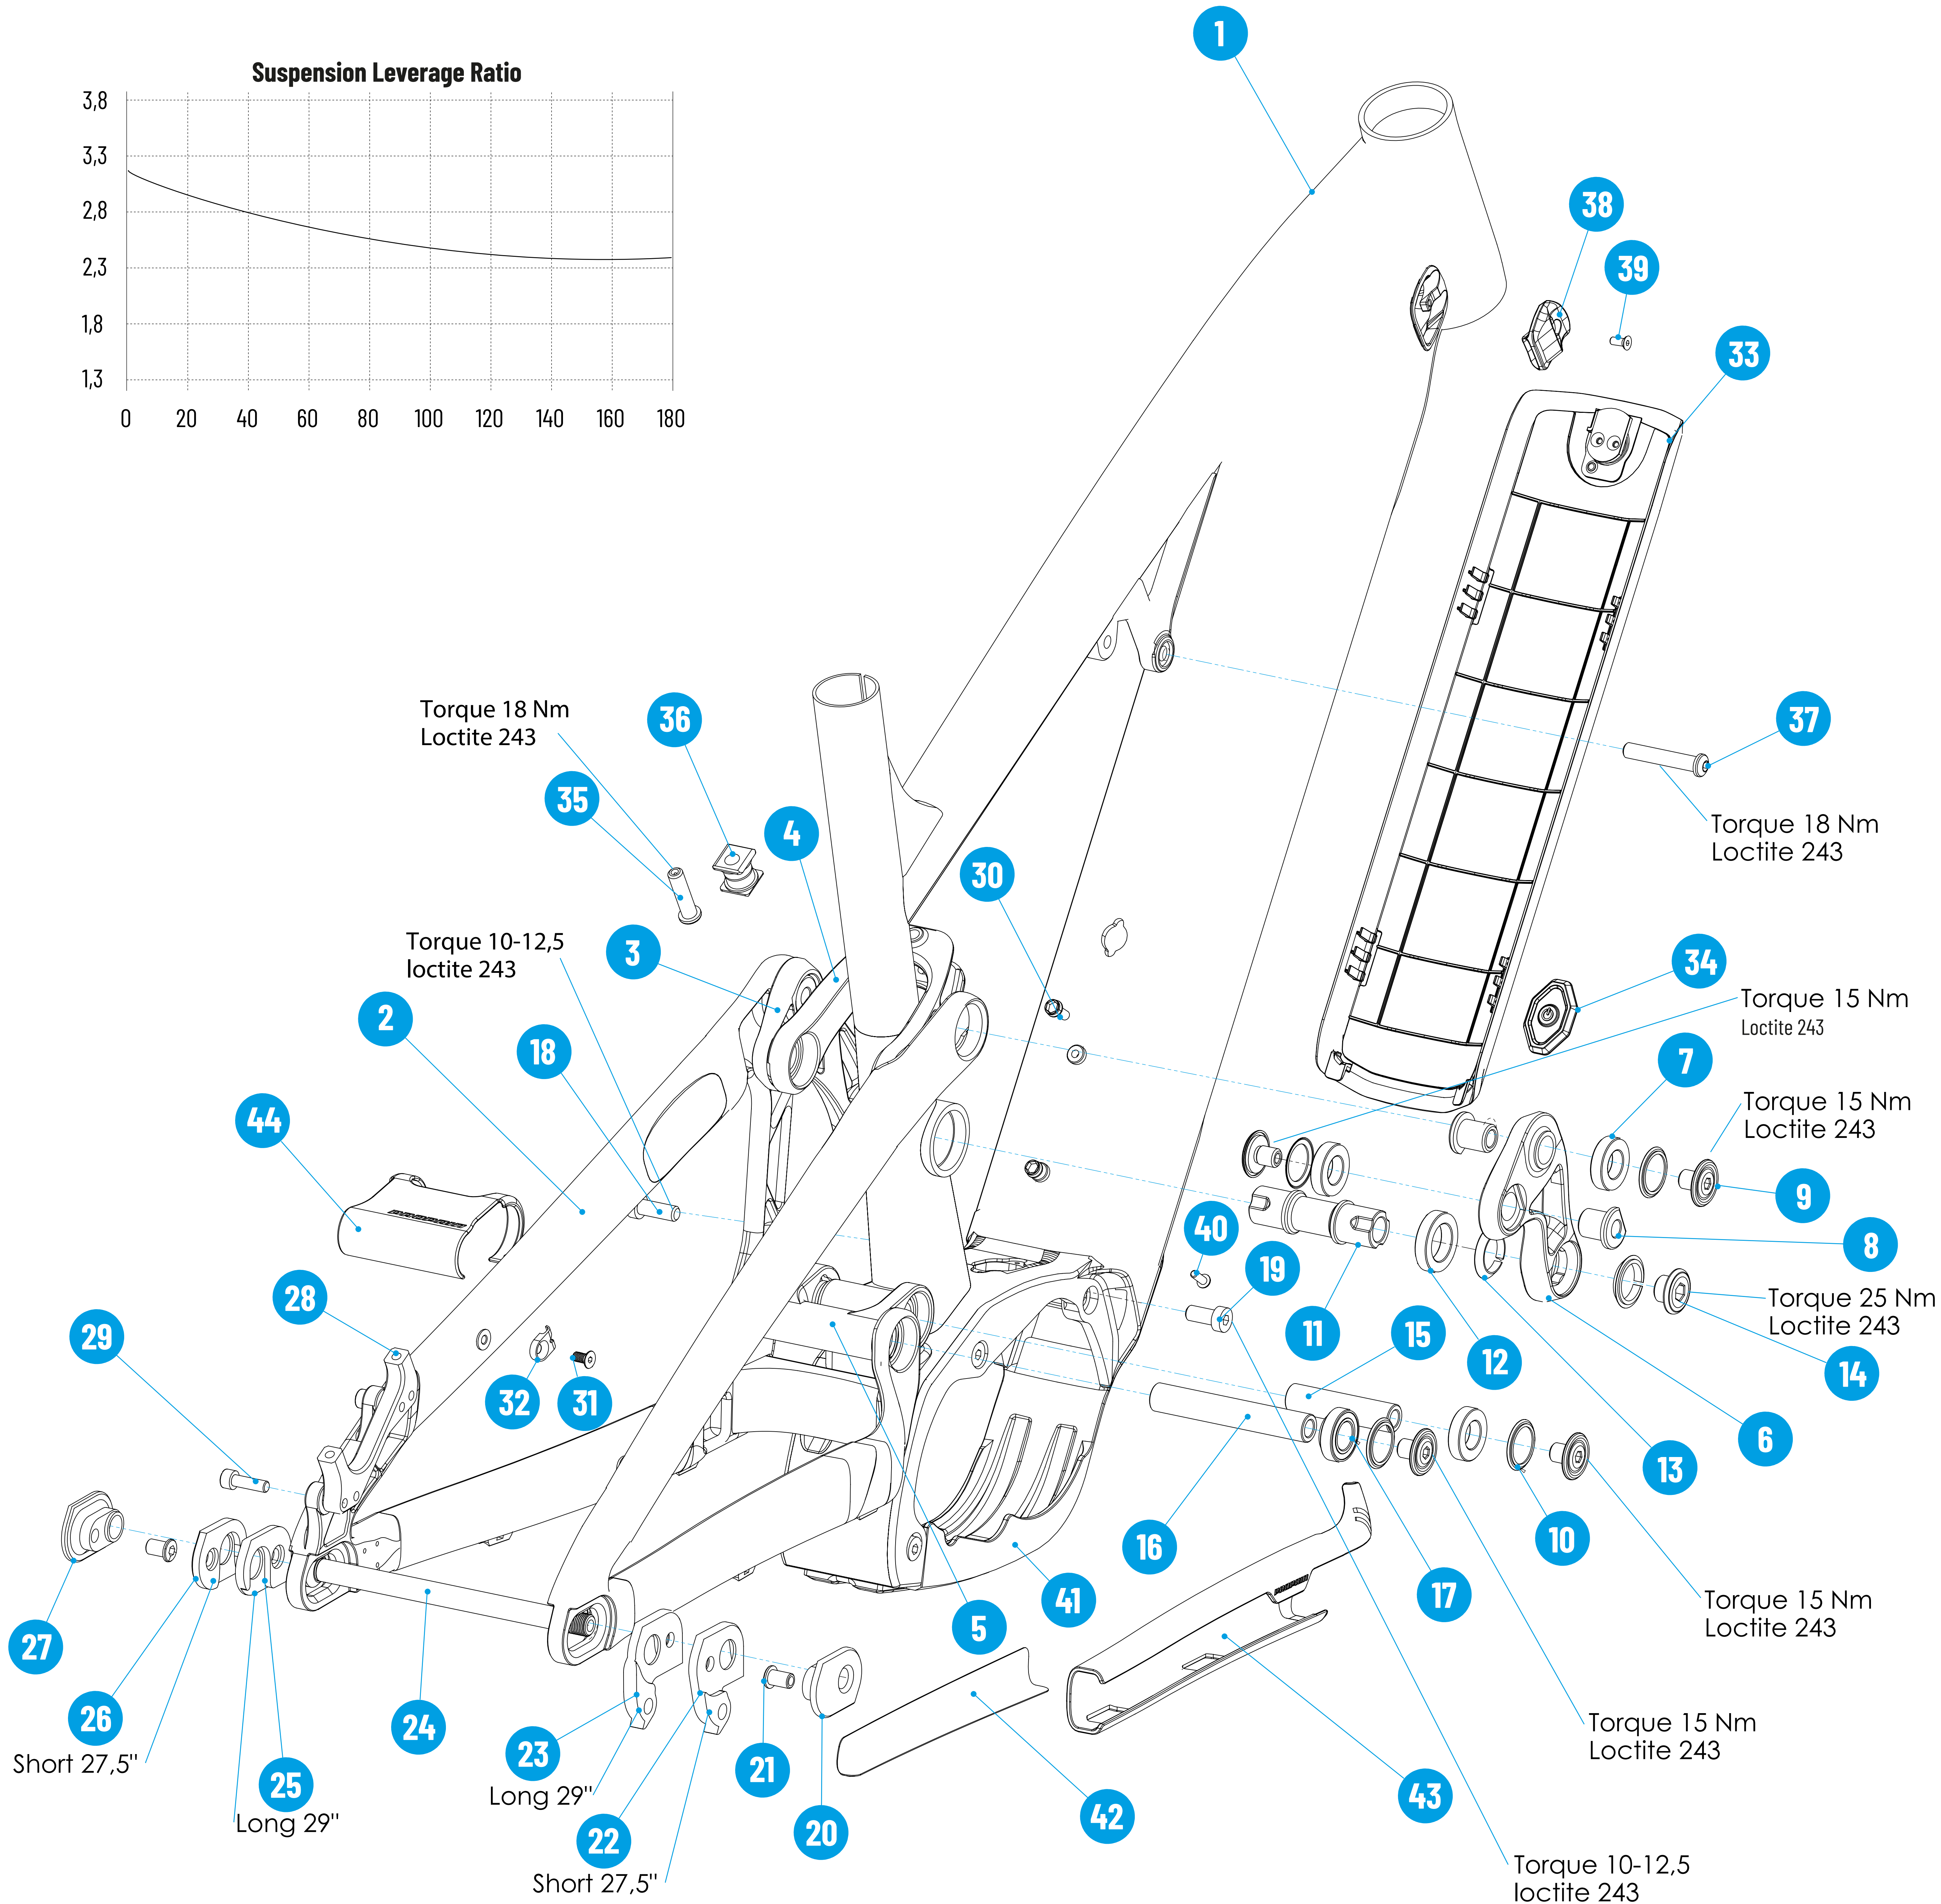

Suspension Leverage Ratio

NO	Propain Part number/version	Description	QTY.
1	000874-AE	Ekano_Main_frame	1
2	000916-AE	Rear_triangle	1
3	000952-AE	Lever_high_left_e-bike	1
4	000925-AG	Yoke_e-Bike	1
5	000846-AB	Lever_low_e-Bike	1
6	000952-AE	Lever_high_right_e-bike	1
7	000006-AA	Bearing_15x28x7	6
8	000879-AA	Axle_15x16,5_M10x1	4
9	000600-AB	15mm_Axle_Cap	8
10	000602-AB	Dust_cap_seal	8
11	000366-AB	Upper_lever_axle	1
12	000367-AA	Bearing_20x32x7	2
13	000368-AB	Clamp_ring	4
14	000369-AB	Axle_cap_M14x1	2
15	000848-AA	Axle_15dia_63mm_M10x1	1
16	000849-AA	Axle_15dia_92,86mm_M10x1	1
17	000176-AA	Bearing_15x28x7_flange	2
18	000971-AA	Bolt_M8x22	3
19	000972-AA	Bolt_M8x18	3
20	000508-AA	Dropout_Driveside_outer	1
21	000518-AA	Bolt_M8x0.75x12_chainring-style	2
22	000523-AA	Hanger_short	1
23	000511-AA	Hanger_long	1
24	000926-AA	Propain_Sixpack_X12_axle	1
25	000510-AA	Dropout_Nonedriveside_inner_long	1
26	000524-AA	Dropout_Nonedriveside_inner_short	1
27	000509-AA	Dropout_Nonedriveside_outer	1
28	000516-AB	Brake_adapter_E-bike	1
29	000520-AA	Bolt_M6x20_DIN912	2
30	000733-AA	Bolt_M5x15	2
31	000236-AA	Bolt_M5x10_countersunk_DIN7991	2
32	000057-AA	Cable_guide_1	2
33	001192-AA	Battery_cover_complete	1
34	000942-AE	Swith_on-off_e-bike	1
35	000903-AA	Bolt_M8x35_custom	1
36	000950-AA	Flipship_set_e-bike	1
37	000878-AA	Bolt_M8x35_custom	1
38	000933-AA	Cable_guide_top_e-bike	2
39	000019-AA	Bolt_M4x10_countersunk	2
40	000521-AA	Bolt_M4x12_roundhead_ISO 7380-1	3
41	001089-AD	DT_&Motor_protector_E-bike	1
42	000946-AA	Seat_stay_protector	1
43	000987-AF	chain_stay_protector	1
44	000970-AB	lever_low_protector	1

EKANO - Standards

Maximun fork lenght	170mm
Shock length 2	30 mm
Shock travel	57,5 / 62,5 mm
Shock mount top	8mm x 25mm
Shock mount bottom	Propain custom flipchip set
Rear wheel travel	150 / 165mm
Brake mount	Post mount 203
Seat post diameter	31,6mm
Head set (S.H.I.S.)	Top: ZS44 / Bottom: ZS56
Rear wheel axle	Propain axle (Boost)
Rear hub width	148mm (Boost)
Tire size	27,5" / 29" / Mix
Engine	Shimano E8000 series DUE8000A
Chain guide	Shimano SM-CDE80
Battery	Shimano BT-E8035
Charging port	Shimano EW-CP100
Speed sensor	Shimano SM-DUE11