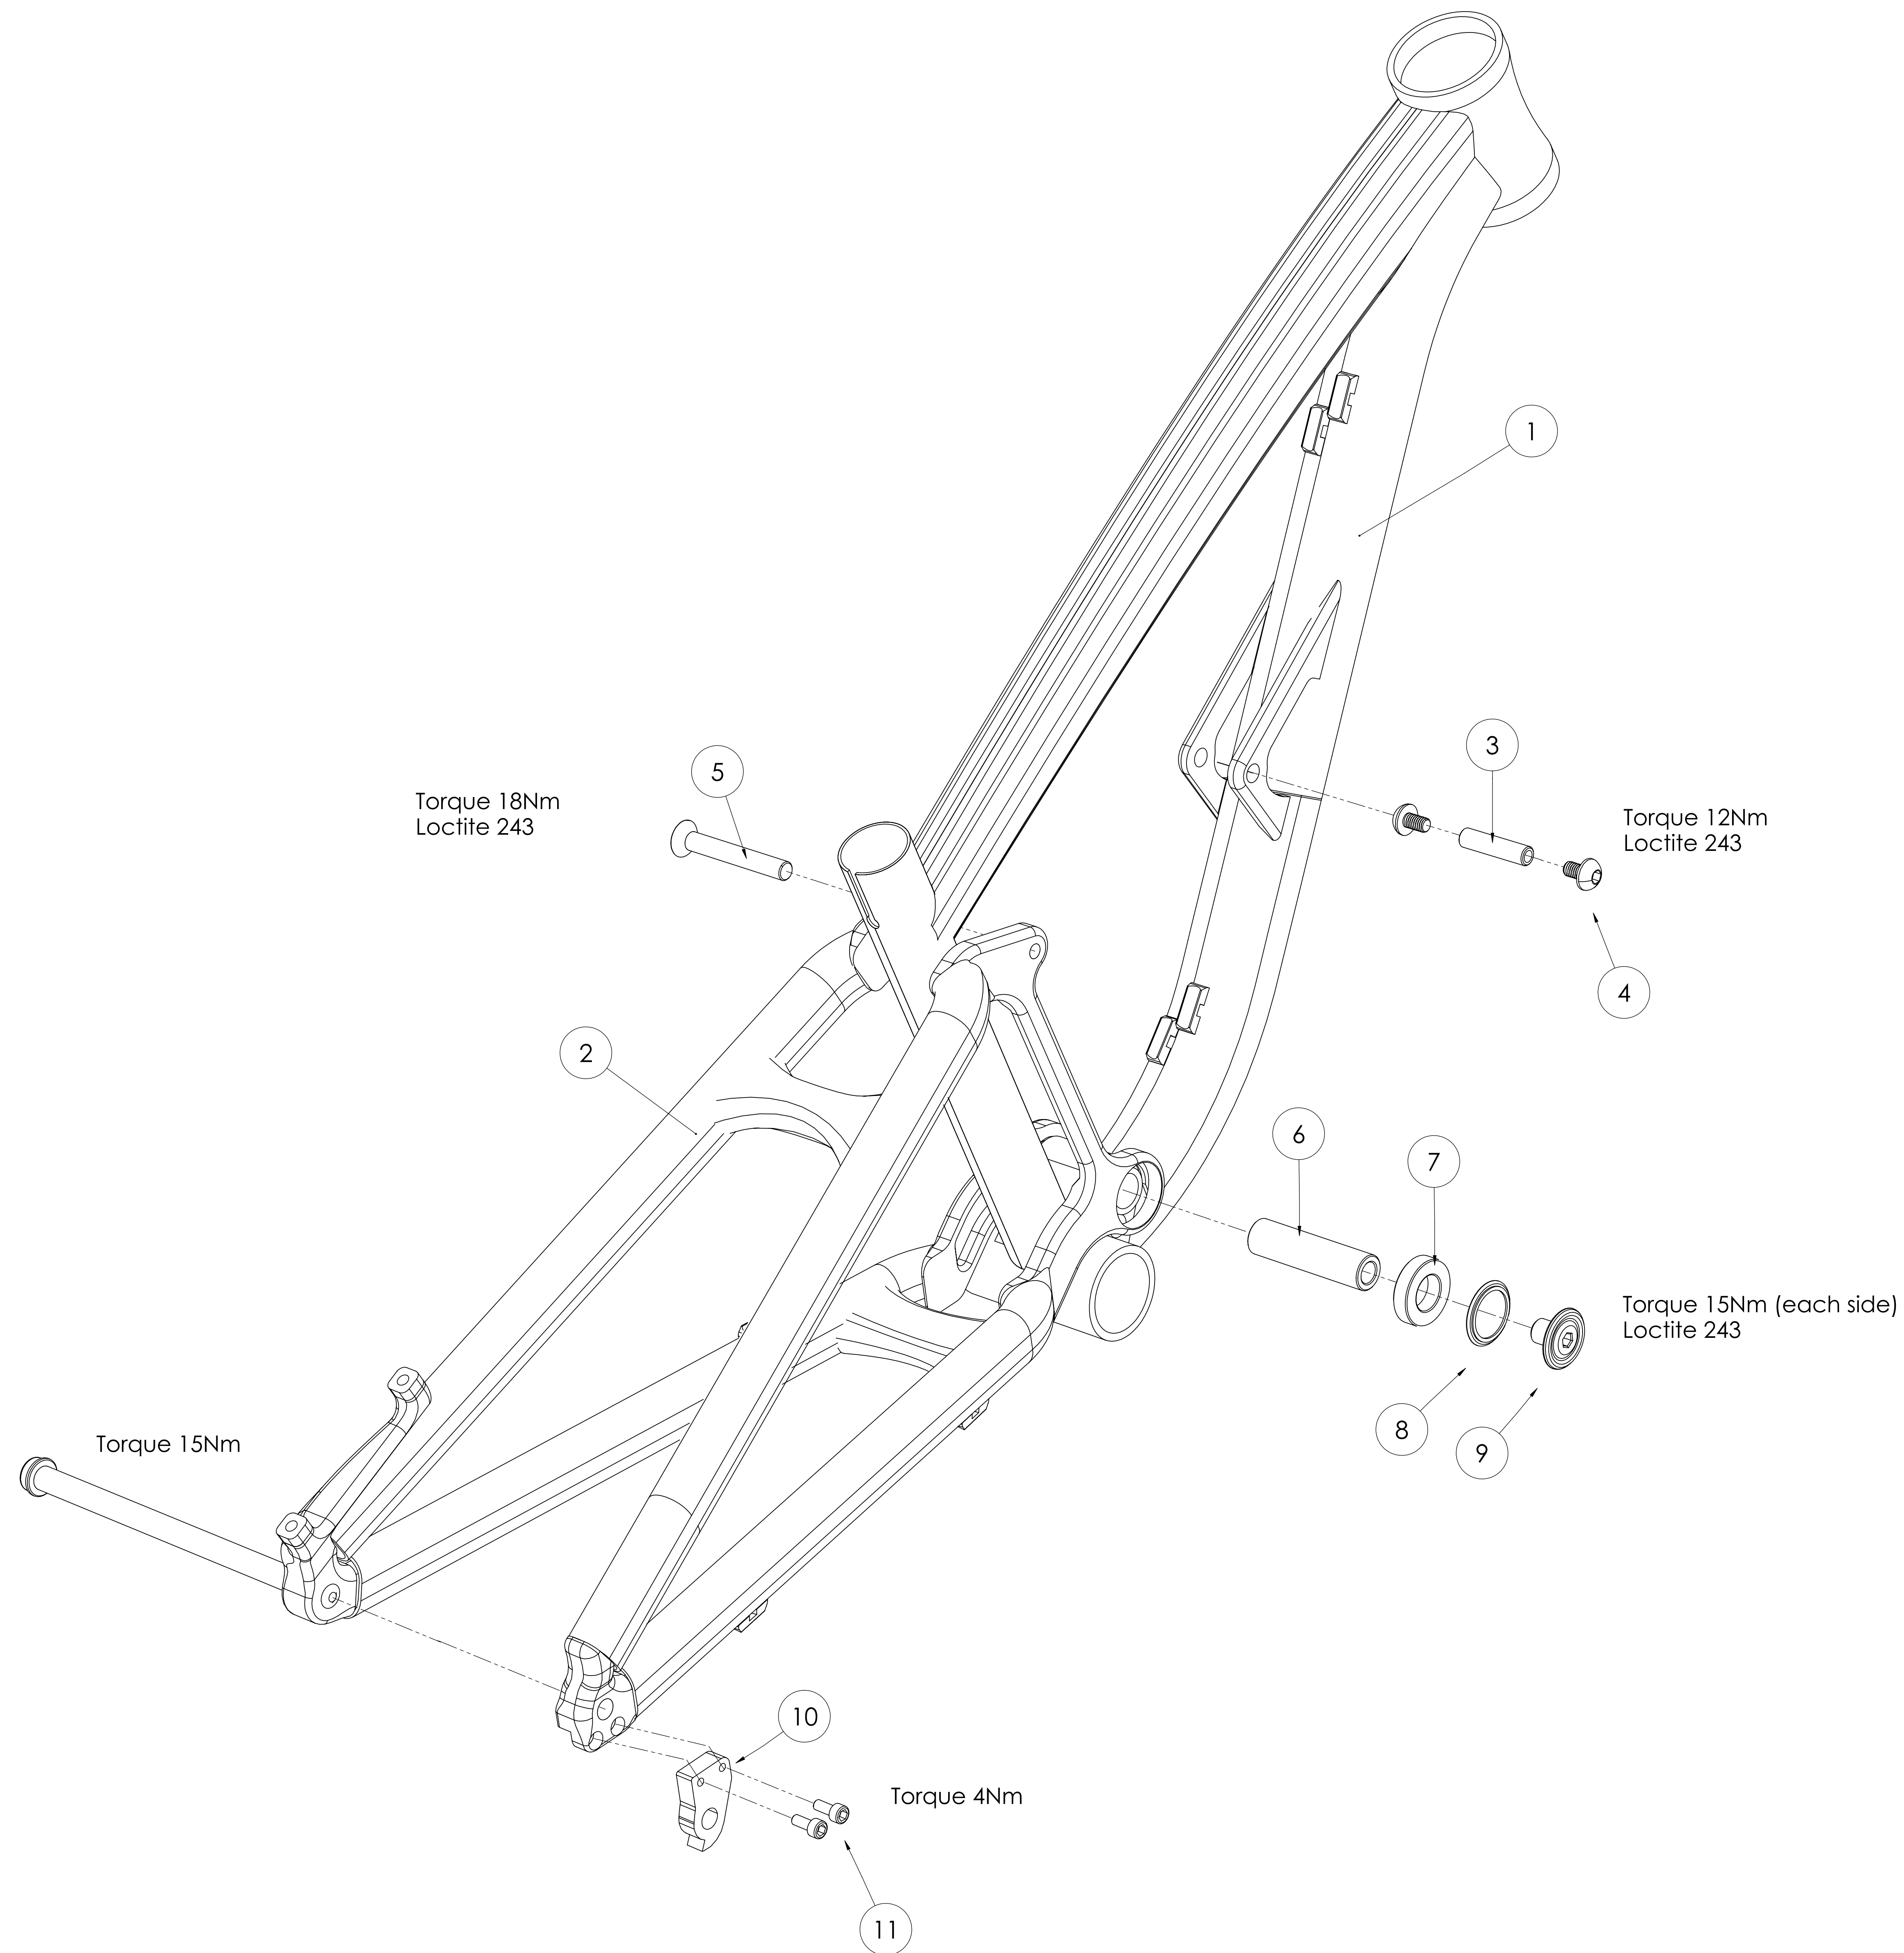

PROPAIN

NO	Propain part number-version	Description	QTY.
1	000392-AB	Frechdax_main_frame	1
2	000393-AC	Frechdax_rear_triangle	1
3	000008-AA	Bolt_M6x10_round_head_ISO 7380-1	2
4	000397-AA	Bolt_M8x58_countersunk	1
5	000394-AA	Bolt_8mmx33xM6	1
6	000755-AA	Axle_15dia_58mm_M10x1	1
7	Bearing_15x28x7	Bearing_15x28x7_No61902	2
8	000602-AB	Dust_cap_seal	2
9	15mm_Axle_Cap	15mm_Axle_Cap	2
10	000395-AA	Hanger	1
11	000398-AA	Bolt_M4x10	2

Frechdax Standards	
Schok length	152mm
Schok travel	31mm
Shock mount front	8mm x 22,2mm
Shock mount rear	8mm x 41mm
Real wheel travel	90mm
Bottom bracket	BSA 73mm
Brake mount	Postmount 140
Seatpost diameter	27,7mm
Headset (S.H.I.S)	Top: ZS44 / Bottom: ZS44
Rear wheel axle	135 MM x 10 MM
Chain line	49mm
Chainguide mount	No ISCG mount
Tire size	20"
Maximum fork travel	100 mm
Maximum rider weight	40 Kg