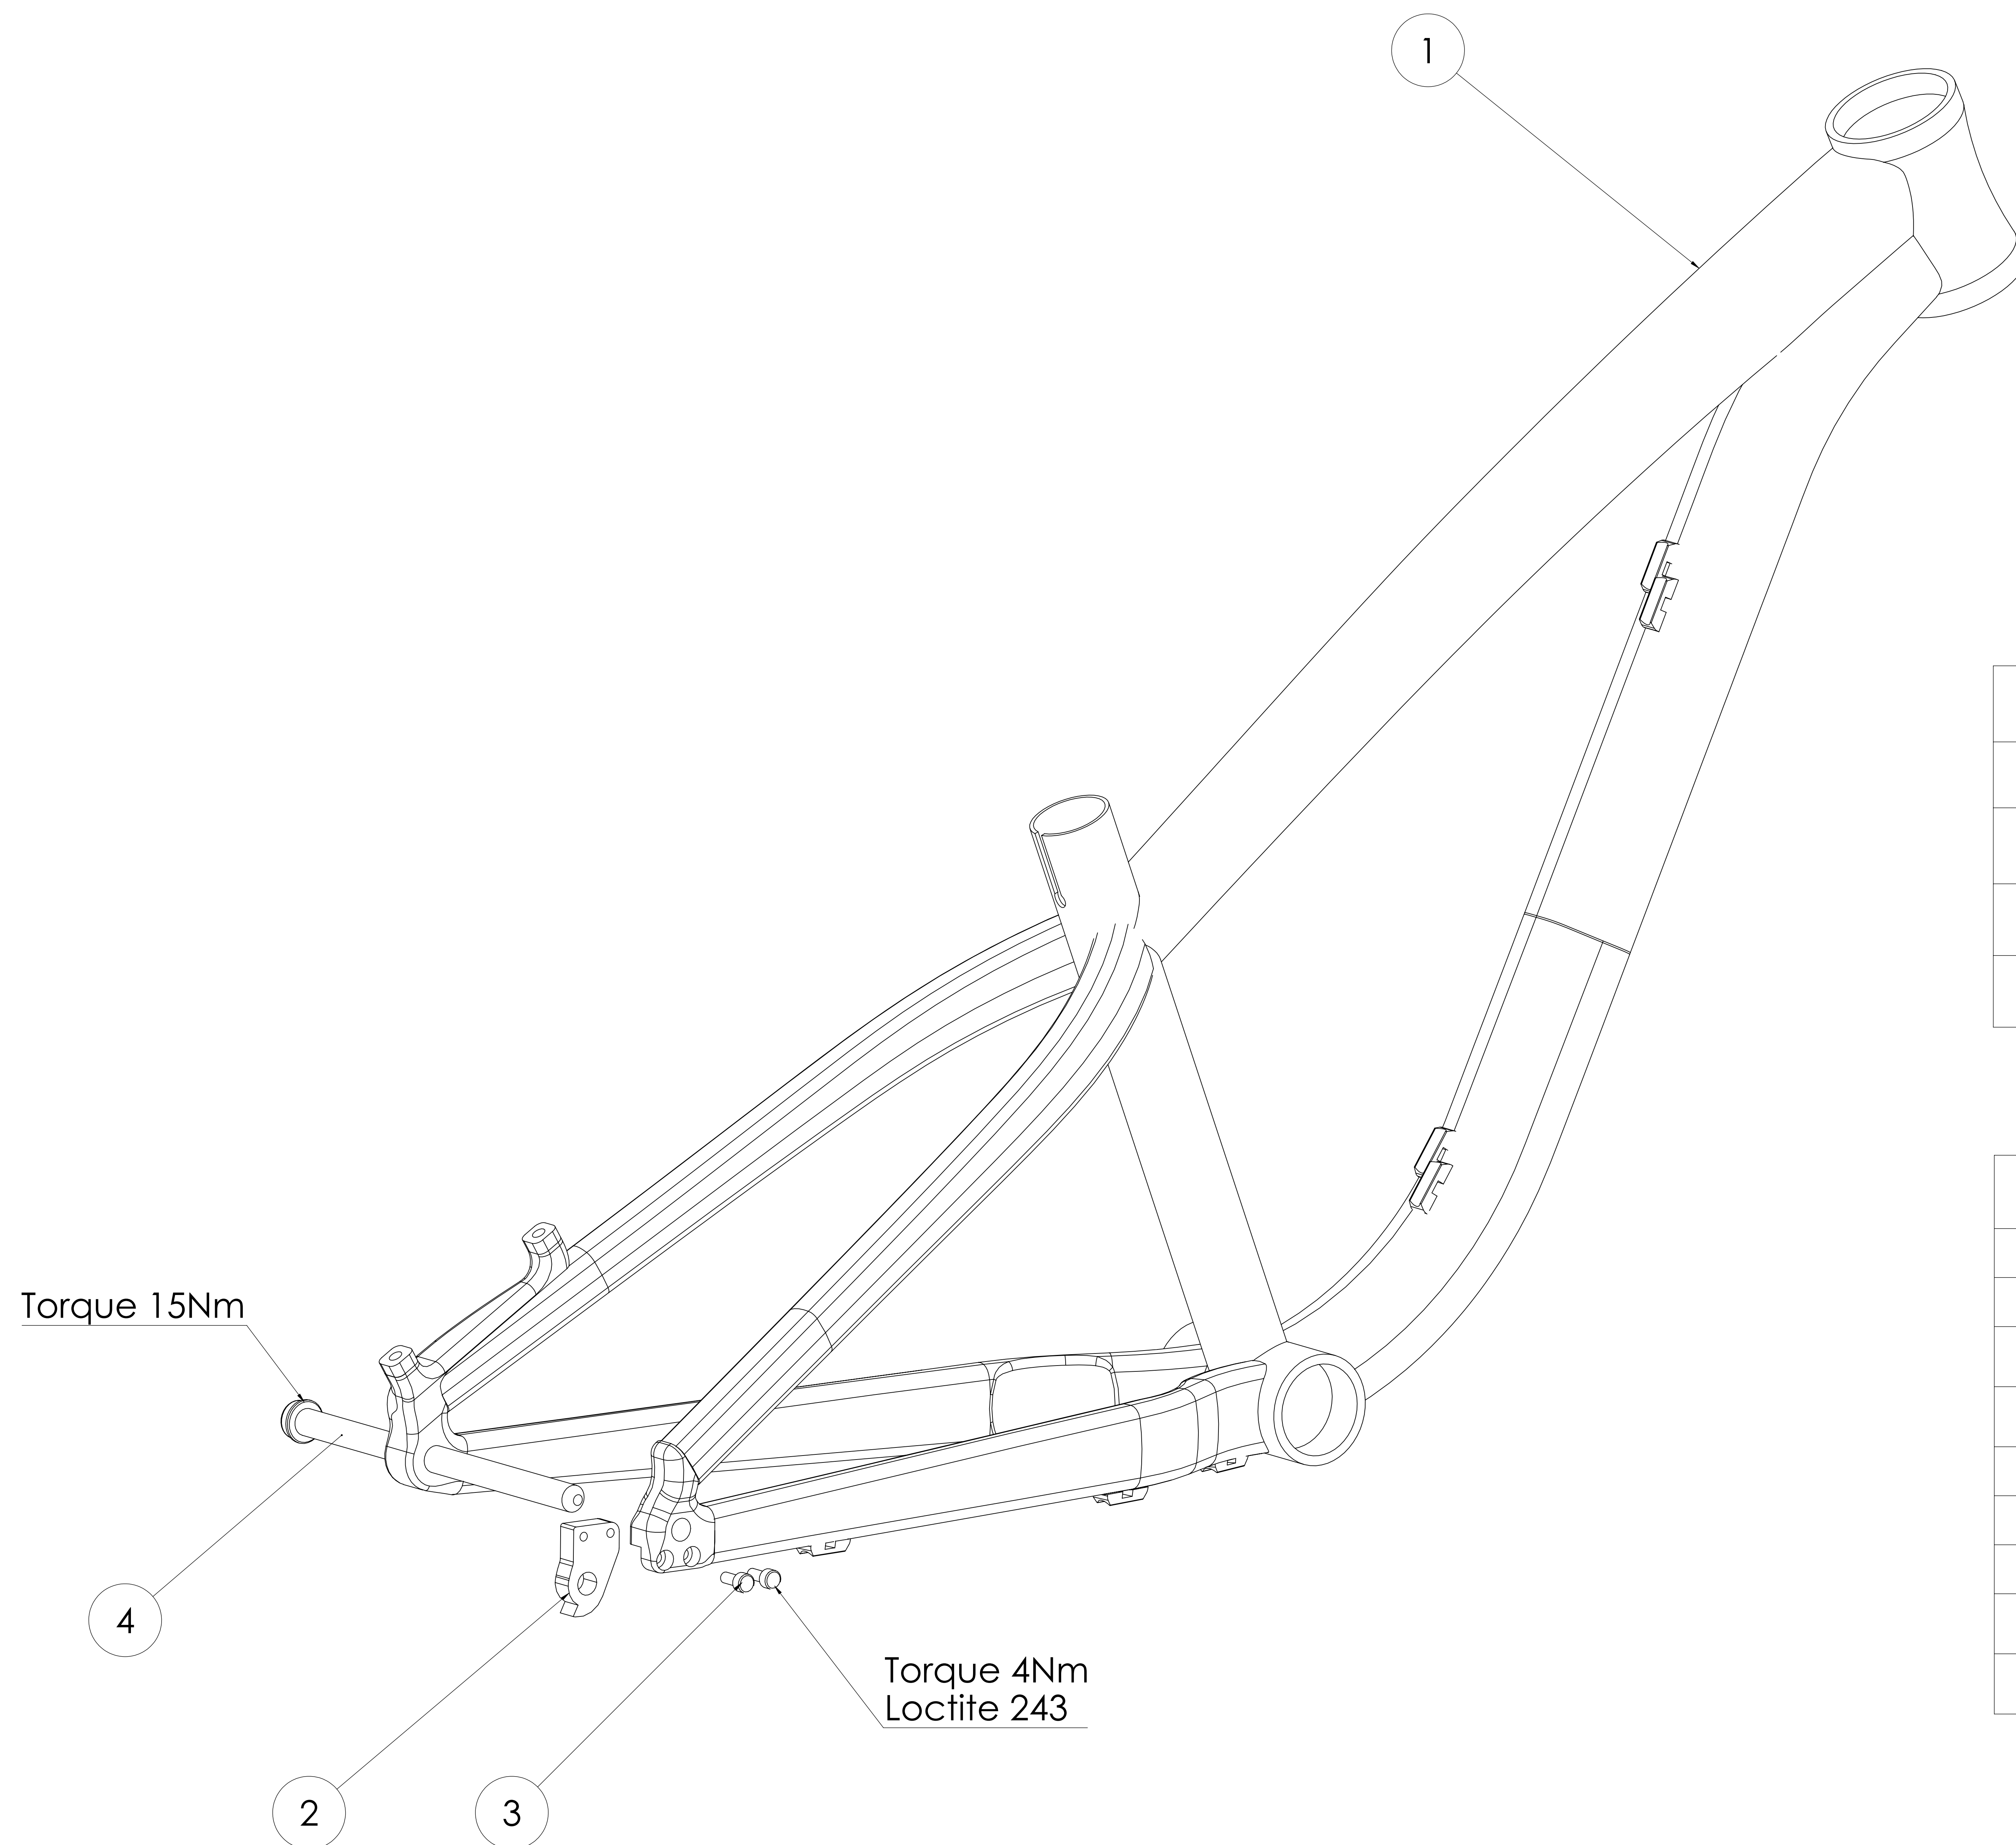

PROPAIN

No	Propain Part number & version	Description	QTY
1	000459-AB	Dreckspatz_frame_complete	1
2	000395-AA	Hanger	1
3	000398-AA	Bolt_M4x10	2
4	000756-AA	Rear_axle_135x10	1

Dreckspatz Standards	
Bottom bracket	BSA 73mm
Brake mount	Postmount 140
Seatpost diameter	27,7mm
Headset (S.H.I.S)	Top: ZS44 / Bottom: ZS44
Rear wheel axle	135 MM x 10 MM
Chain line	49mm
Tire size	20"
Maximum fork travel	100 mm
Maximum rider weight	40 Kg