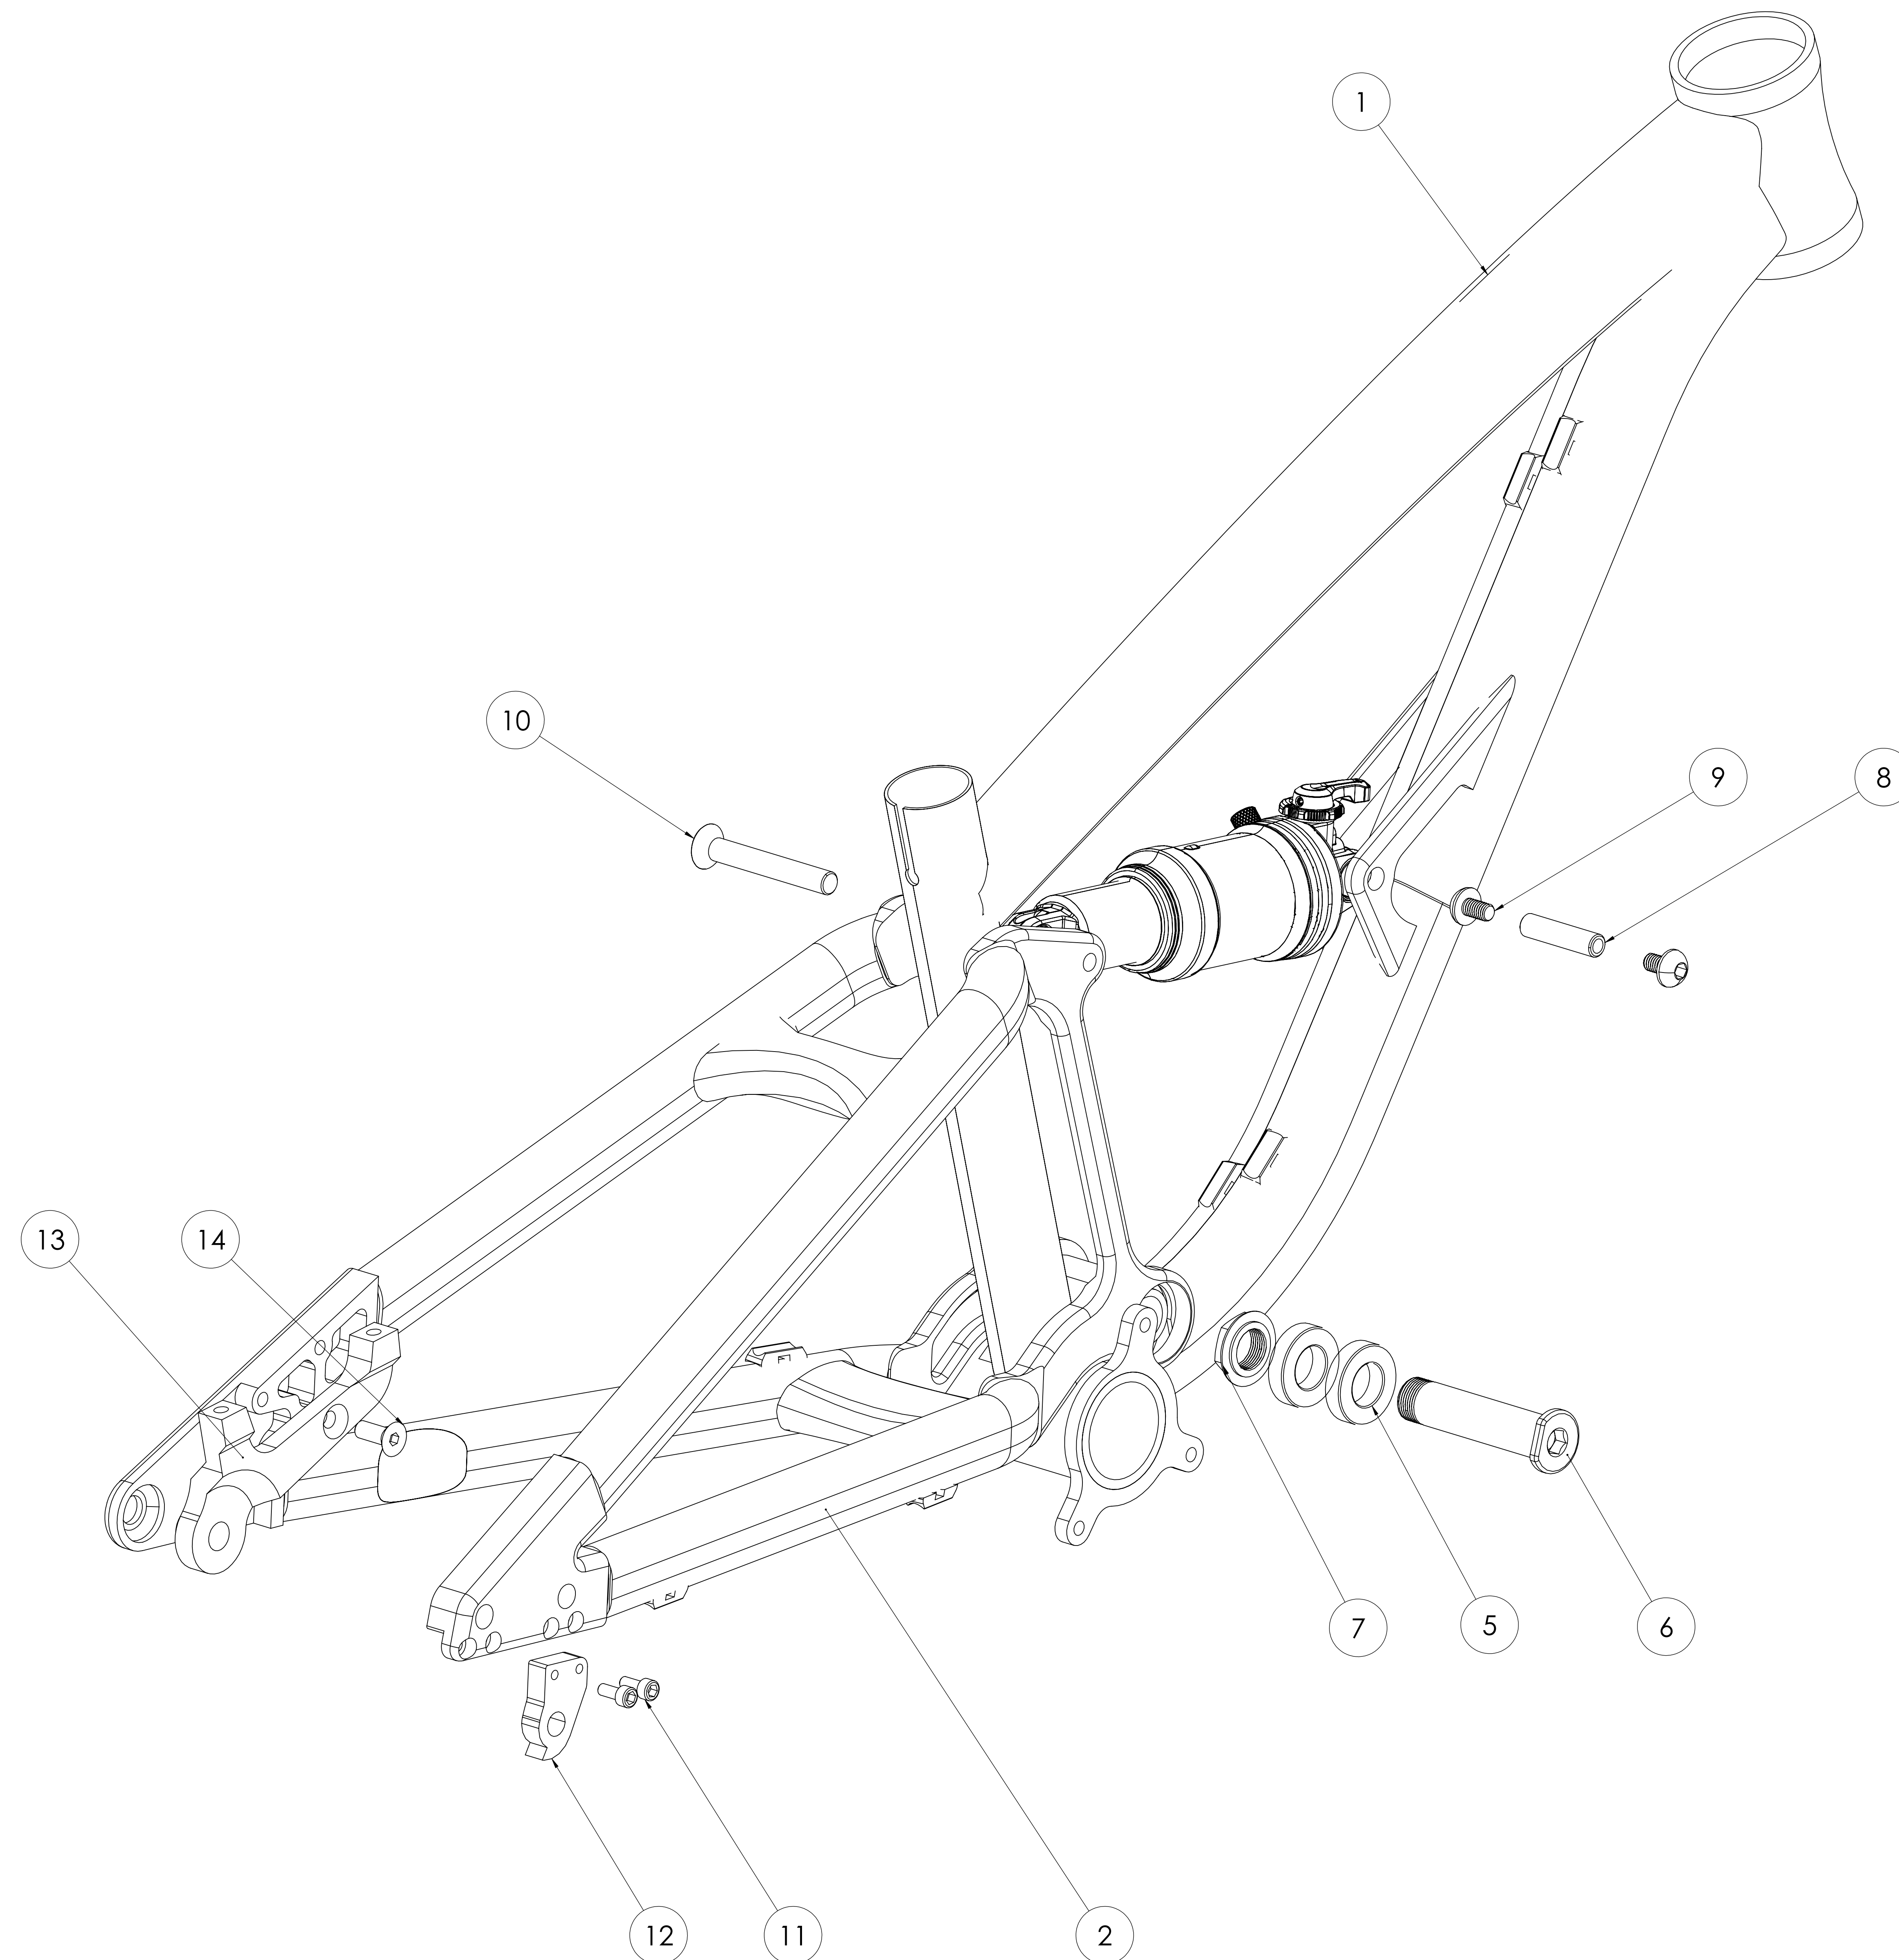

# PROPAIN

No	Propain PartNumber - Version	Description	QTY
1	000392-AA	Frechdax_main_frame	1
2	000393-AA	Frechdax_rear_triangle	1
5	000006-AA	Bearing_15x28x7	2
6	000396-AA	Axle_15x65_5	1
7	000051-AA	Nut_M15x1x7mm	1
8	000394-AA	Bolt_8mmx33xM6	1
9	000008-AA	Bolt_M6x10_round_head	2
10	000397-AA	Bolt_M8x58_countersunk	1
11	000398-AA	Bolt_M4x10	2
12	000395-AA	Hanger	1
13	000399-AA	Brake_mount	1
14	000184-AA	Bolt_M6x16_countersunk	1

Frechdax Standards	
Shock length	152
Shock travel	31mm
Shock mount front	8mm $\phi$ x 22.2mm
Shock mount rear	8mm $\phi$ x 41mm
Rear wheel travel	90mm
Bottom bracket	73mm BSA
Brake Mount	Post mount 140mm
Seat post	27.7mm
Head set (S.H.I.S.)	Top: ZS44 / Bottom: ZS44
Rear hub	135mm x 10mm through axle
Wheel sizes	16" and 20"
Chain line	49mm
Chain guide mount	ISCG 05
Maximum fork travel	100mm