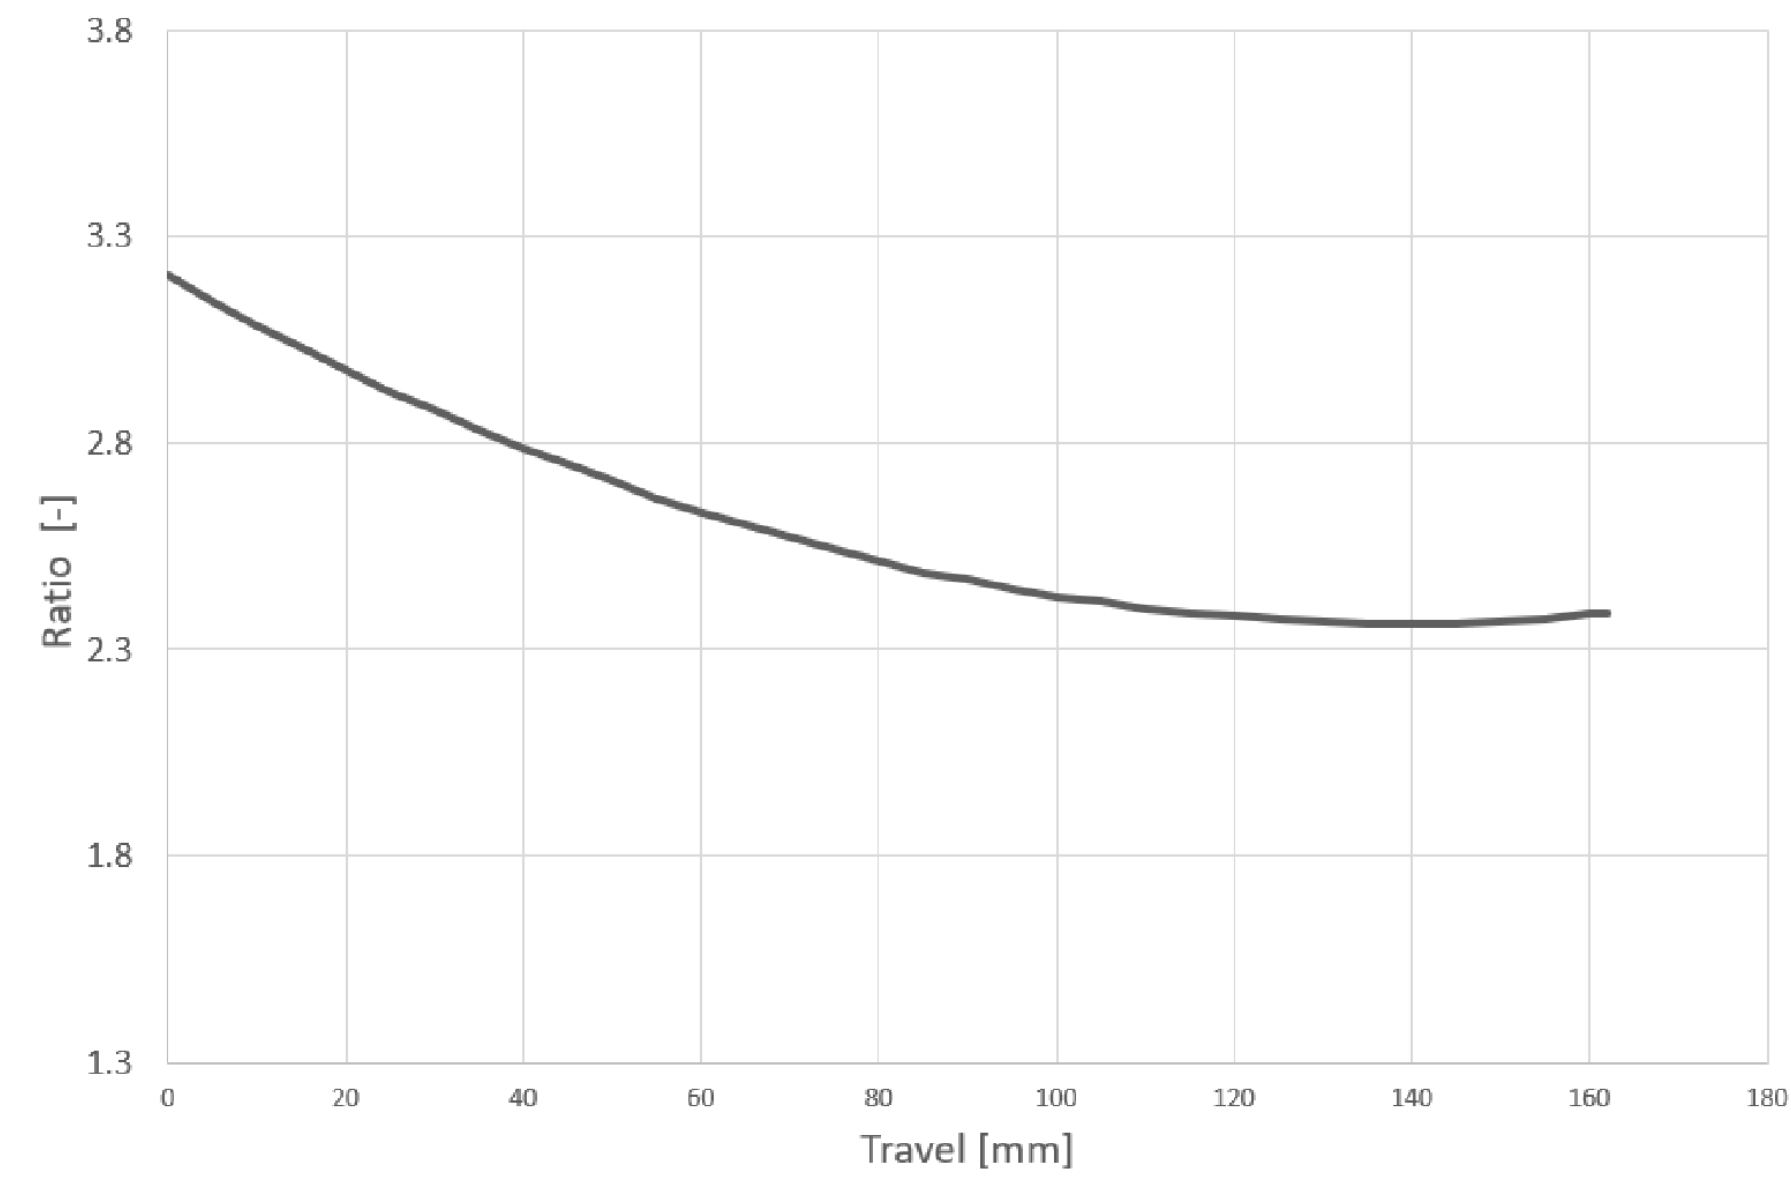

PROPAIN

Leverage Ratio

NO	Propain part number-version	Description	QTY.
1	000874-AE	Ekano_Main_frame	1
2	000916-AE	Rear_triangle	1
3	000952-AE	Lever_high_left_e-bike	1
4	000925-AG	Yoke_e-Bike	1
5	000846-AB	Lever_low_e-Bike	1
6	000952-AE	Lever_high_right_e-bike	1
7	000006-AA	Bearing_15x28x7	6
8	000879-AA	Axle_15x16,5_M10x1	4
9	000600-AB	15mm_Axle_Cap	8
10	000602-AB	Dust_cap_seal	8
11	000366-AB	Upper_lever_axle	1
12	000367-AA	Bearing_20x32x7	2
13	000368-AB	Clamp_ring	4
14	000369-AB	Axle_cap_M14x1	2
15	000848-AA	Axle_15dia_63mm_M10x1	1
16	000849-AA	Axle_15dia_92,86mm_M10x1	1
17	000176-AA	Bearing_15x28x7_flange	2
18	000971-AA	Bolt_M8x22	3
19	000972-AA	Bolt_M8x18	3
20	000508-AA	Dropout_Driveside_outer	1
21	000518-AA	Bolt_M8x0.75x12_chainring-style	2
22	000523-AA	Hanger_short	1
23	000511-AA	Hanger_long	1
24	000926-AA	Propain_Sixpack_X12_axle	1
25	000510-AA	Dropout_Nonedriveside_inner_long	1
26	000524-AA	Dropout_Nonedriveside_inner_short	1
27	000509-AA	Dropout_Nonedriveside_outer	1
28	000516-AB	Brake_adapter_E-bike	1
29	000520-AA	Bolt_M6x20_DIN912	2
30	000733-AA	Bolt_M5x15	2
31	000236-AA	Bolt_M5x10_countersunk_DIN7991	2
32	000057-AA	Cable_guide_1	2
33	001192-AA	Battery_cover_complete	1
34	000942-AE	Switch_on-off_e-bike	1
35	000903-AA	Bolt_M8x35_custom	1
36	000950-AA	Flipship_set_e-bike	1
37	000878-AA	Bolt_M8x35_custom	1
38	000933-AA	Cable_guide_top_e-bike	2
39	000019-AA	Bolt_M4x10_countersunk	2
40	000521-AA	Bolt_M4x12_roundhead_ISO 7380-1	3
41	001089-AD	DT_& Motor_protector_E-bike	1
42	000946-AA	Seat_stay_protector	1
43	000987-AF	chain_stay_protector	1
44	000970-AB	lever_low_protector	1

EKANO - Standards

Maximum fork length	170mm
Shock length	230 mm
Shock travel	57,5 / 62,5 mm
Shock mount top	8mm $\varnothing$ x 25mm
Shock mount bottom	Propain custom flipchip set
Rear wheel travel	150 / 165mm
Brake mount	Post mount 203
Seat post diameter	31,6mm
Head set (S.H.I.S.)	Top: ZS44 / Bottom: ZS56
Rear wheel axle	Propain axle (Boost)
Rear hub width	148mm (Boost)
Tire size	27,5" / 29" / Mix
Engine	Shimano E8000 series DUE8000A
Chain guide	Shimano SM-CDE80
Battery	Shimano BT-E8035
Charging port	Shimano EW-CP100
Speed sensor	Shimano SM-DUE11