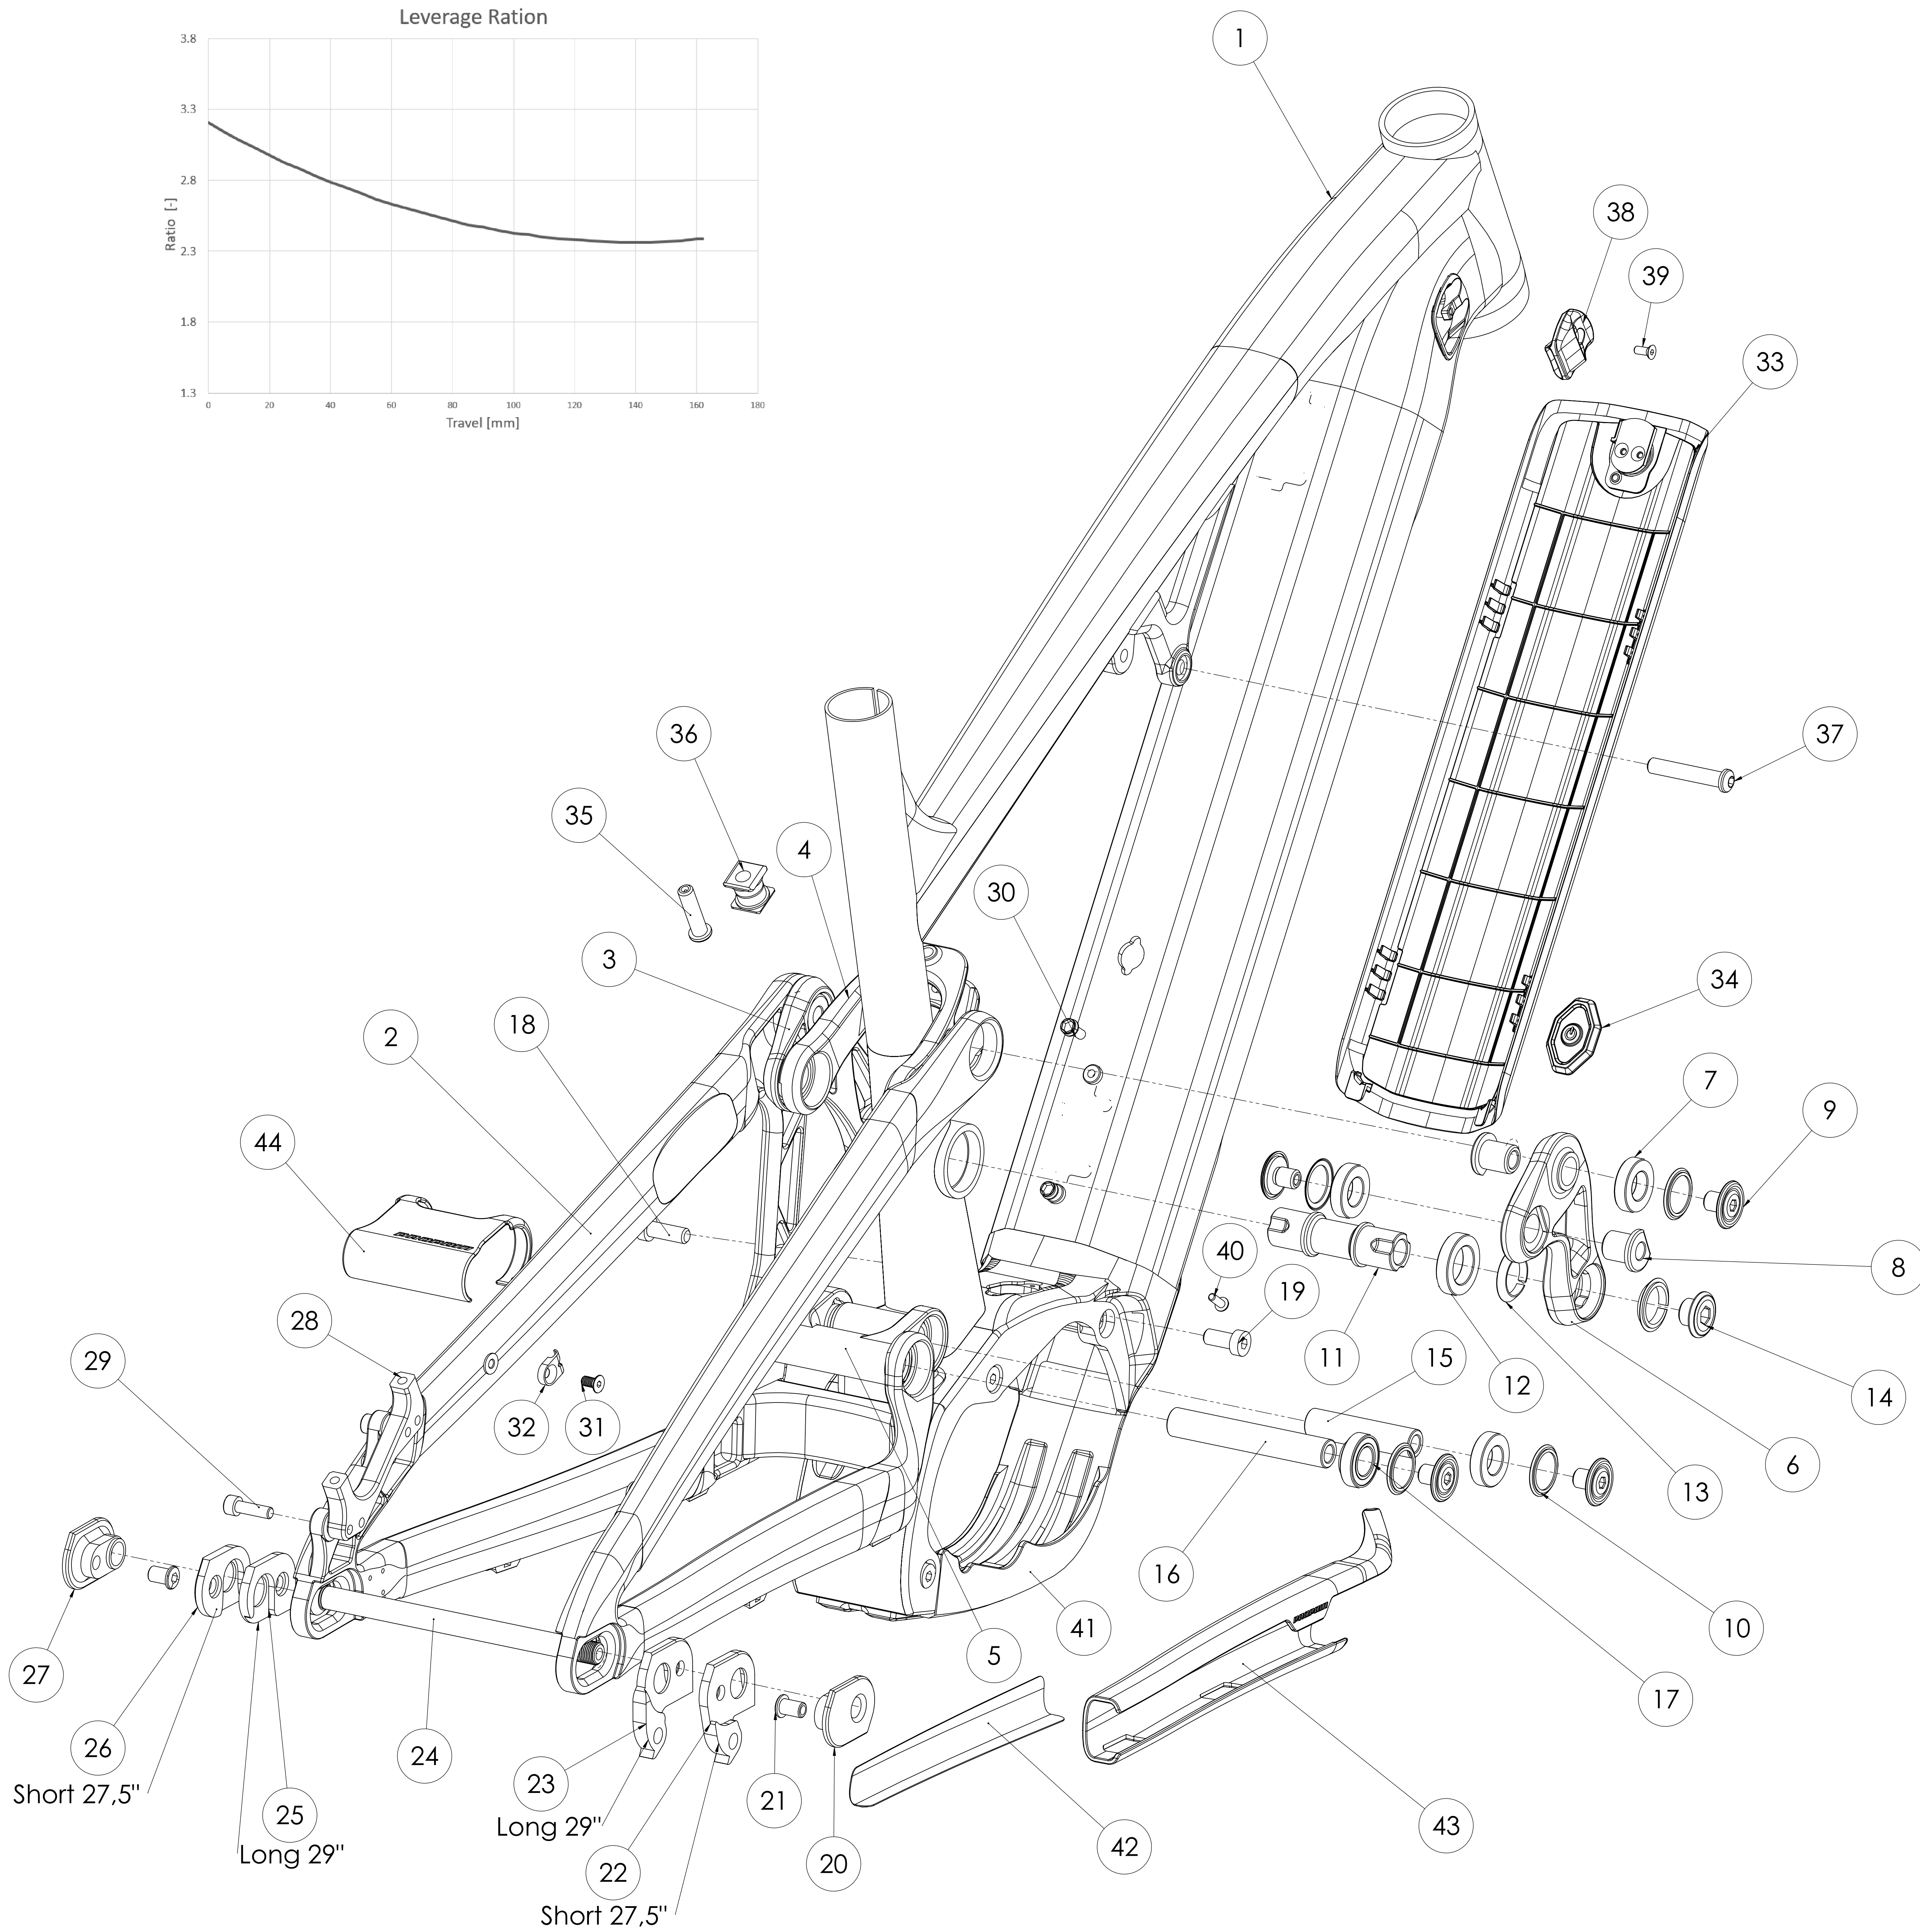

PROPAIN

Leverage Ratio

NO	Propain part number-version	Description	QTY.
1	000874-AE	Ekano_Main_frame	1
2	000916-AE	Rear_triangle	1
3	000952-AE	Lever_high_left_e-bike	1
4	000925-AG	Yoke_e-Bike	1
5	000846-AB	Lever_low_e-Bike	1
6	000952-AE	Lever_high_right_e-bike	1
7	000006-AA	Bearing_15x28x7	6
8	000879-AA	Axle_15x16,5_M10x1	4
9	000600-AB	15mm_Axle_Cap	8
10	000602-AB	Dust_cap_seal	8
11	000366-AB	Upper_lever_axle	1
12	000367-AA	Bearing_20x32x7	2
13	000368-AB	Clamp_ring	4
14	000369-AB	Axle_cap_M14x1	2
15	000848-AA	Axle_15dia_63mm_M10x1	1
16	000849-AA	Axle_15dia_92,86mm_M10x1	1
17	000176-AA	Bearing_15x28x7_flange	2
18	000971-AA	Bolt_M8x22	3
19	000972-AA	Bolt_M8x18	3
20	000508-AA	Dropout_Driveside_outer	1
21	000518-AA	Bolt_M8x0.75x12_chainring-style	2
22	000523-AA	Hanger_short	1
23	000511-AA	Hanger_long	1
24	000926-AA	Propain_Sixpack_X12_axle	1
25	000510-AA	Dropout_Nonedriveside_inner_long	1
26	000524-AA	Dropout_Nonedriveside_inner_short	1
27	000509-AA	Dropout_Nonedriveside_outer	1
28	000516-AB	Brake_adapter_E-bike	1
29	000520-AA	Bolt_M6x20_DIN912	2
30	000733-AA	Bolt_M5x15	2
31	000236-AA	Bolt_M5x10_countersunk_DIN7991	2
32	000057-AA	Cable_guide_1	2
33	001192-AA	Battery_cover_complete	1
34	000942-AE	Switch_on-off_e-bike	1
35	000903-AA	Bolt_M8x35_custom	1
36	000950-AA	Flipship_set_e-bike	1
37	000878-AA	Bolt_M8x35_custom	1
38	000933-AA	Cable_guide_top_e-bike	2
39	000019-AA	Bolt_M4x10_countersunk	2
40	000521-AA	Bolt_M4x12_roundhead_ISO 7380-1	3
41	001089-AD	DT_& Motor_protector_E-bike	1
42	000946-AA	Seat_stay_protector	1
43	000987-AF	chain_stay_protector	1
44	000970-AB	lever_low_protector	1

EKANO - Standards

Maximum fork length	170mm
Shock length	230 mm
Shock travel	57,5 / 62,5 mm
Shock mount top	8mm $\varnothing$ x 25mm
Shock mount bottom	Propain custom flipchip set
Rear wheel travel	150 / 165mm
Brake mount	Post mount 203
Seat post diameter	31,6mm
Head set (S.H.I.S.)	Top: ZS44 / Bottom: ZS56
Rear wheel axle	Propain axle (Boost)
Rear hub width	148mm (Boost)
Tire size	27,5" / 29" / Mix
Engine	Shimano E8000 series DUE8000A
Chain guide	Shimano SM-CDE80
Battery	Shimano BT-E8035
Charging port	Shimano EW-CP100
Speed sensor	Shimano SM-DUE11