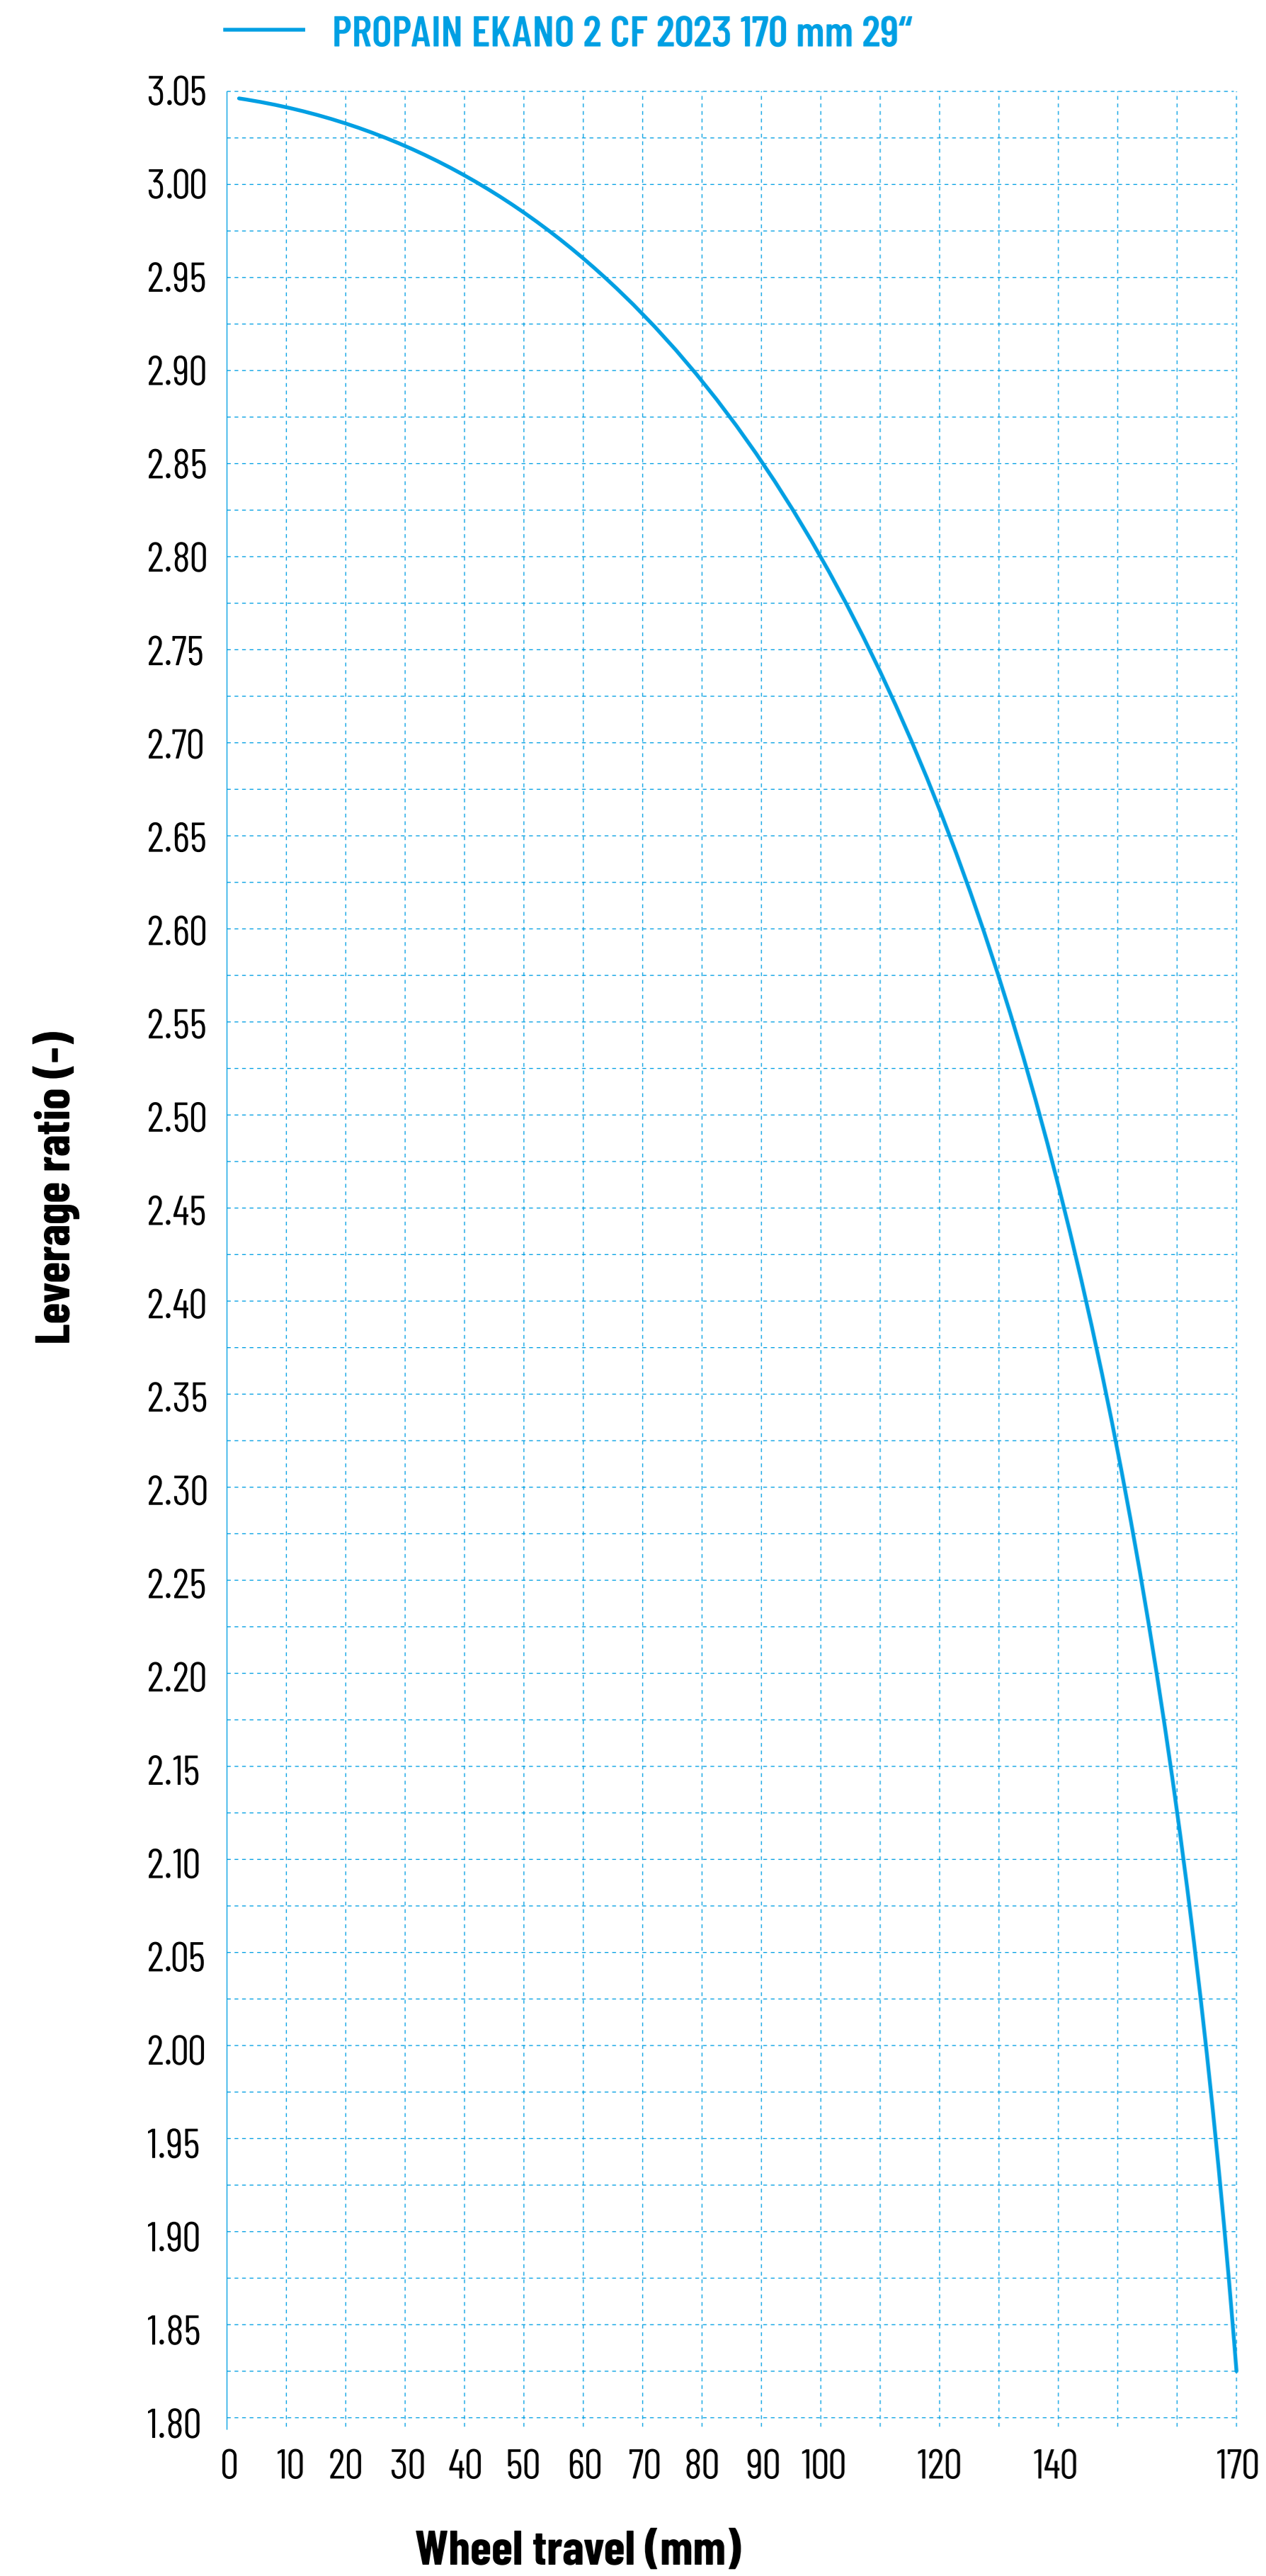

## LEVERAGE RATIO

## EKANO 2 CF - Standards

Shock length	205 mm
Shock travel	62.5 mm
Shock mount top	8 mm x 25 mm
Shock mount bottom	TRUNNION
Rear wheel travel	170 mm
Brake mount	Post mount 200 mm / 220 mm
Seat post diameter	31.6 mm
Seat clamp diameter	36.4 mm
Head set (S.H.I.S.)	Top: ZS56 / Bottom: ZS56
Rear wheel axle	12 mm
Rear hub width	148 mm
Chain line	55 mm
Chain guide mount	none
Tire size	Mix / 29"
Max. Fork travel	180 mm