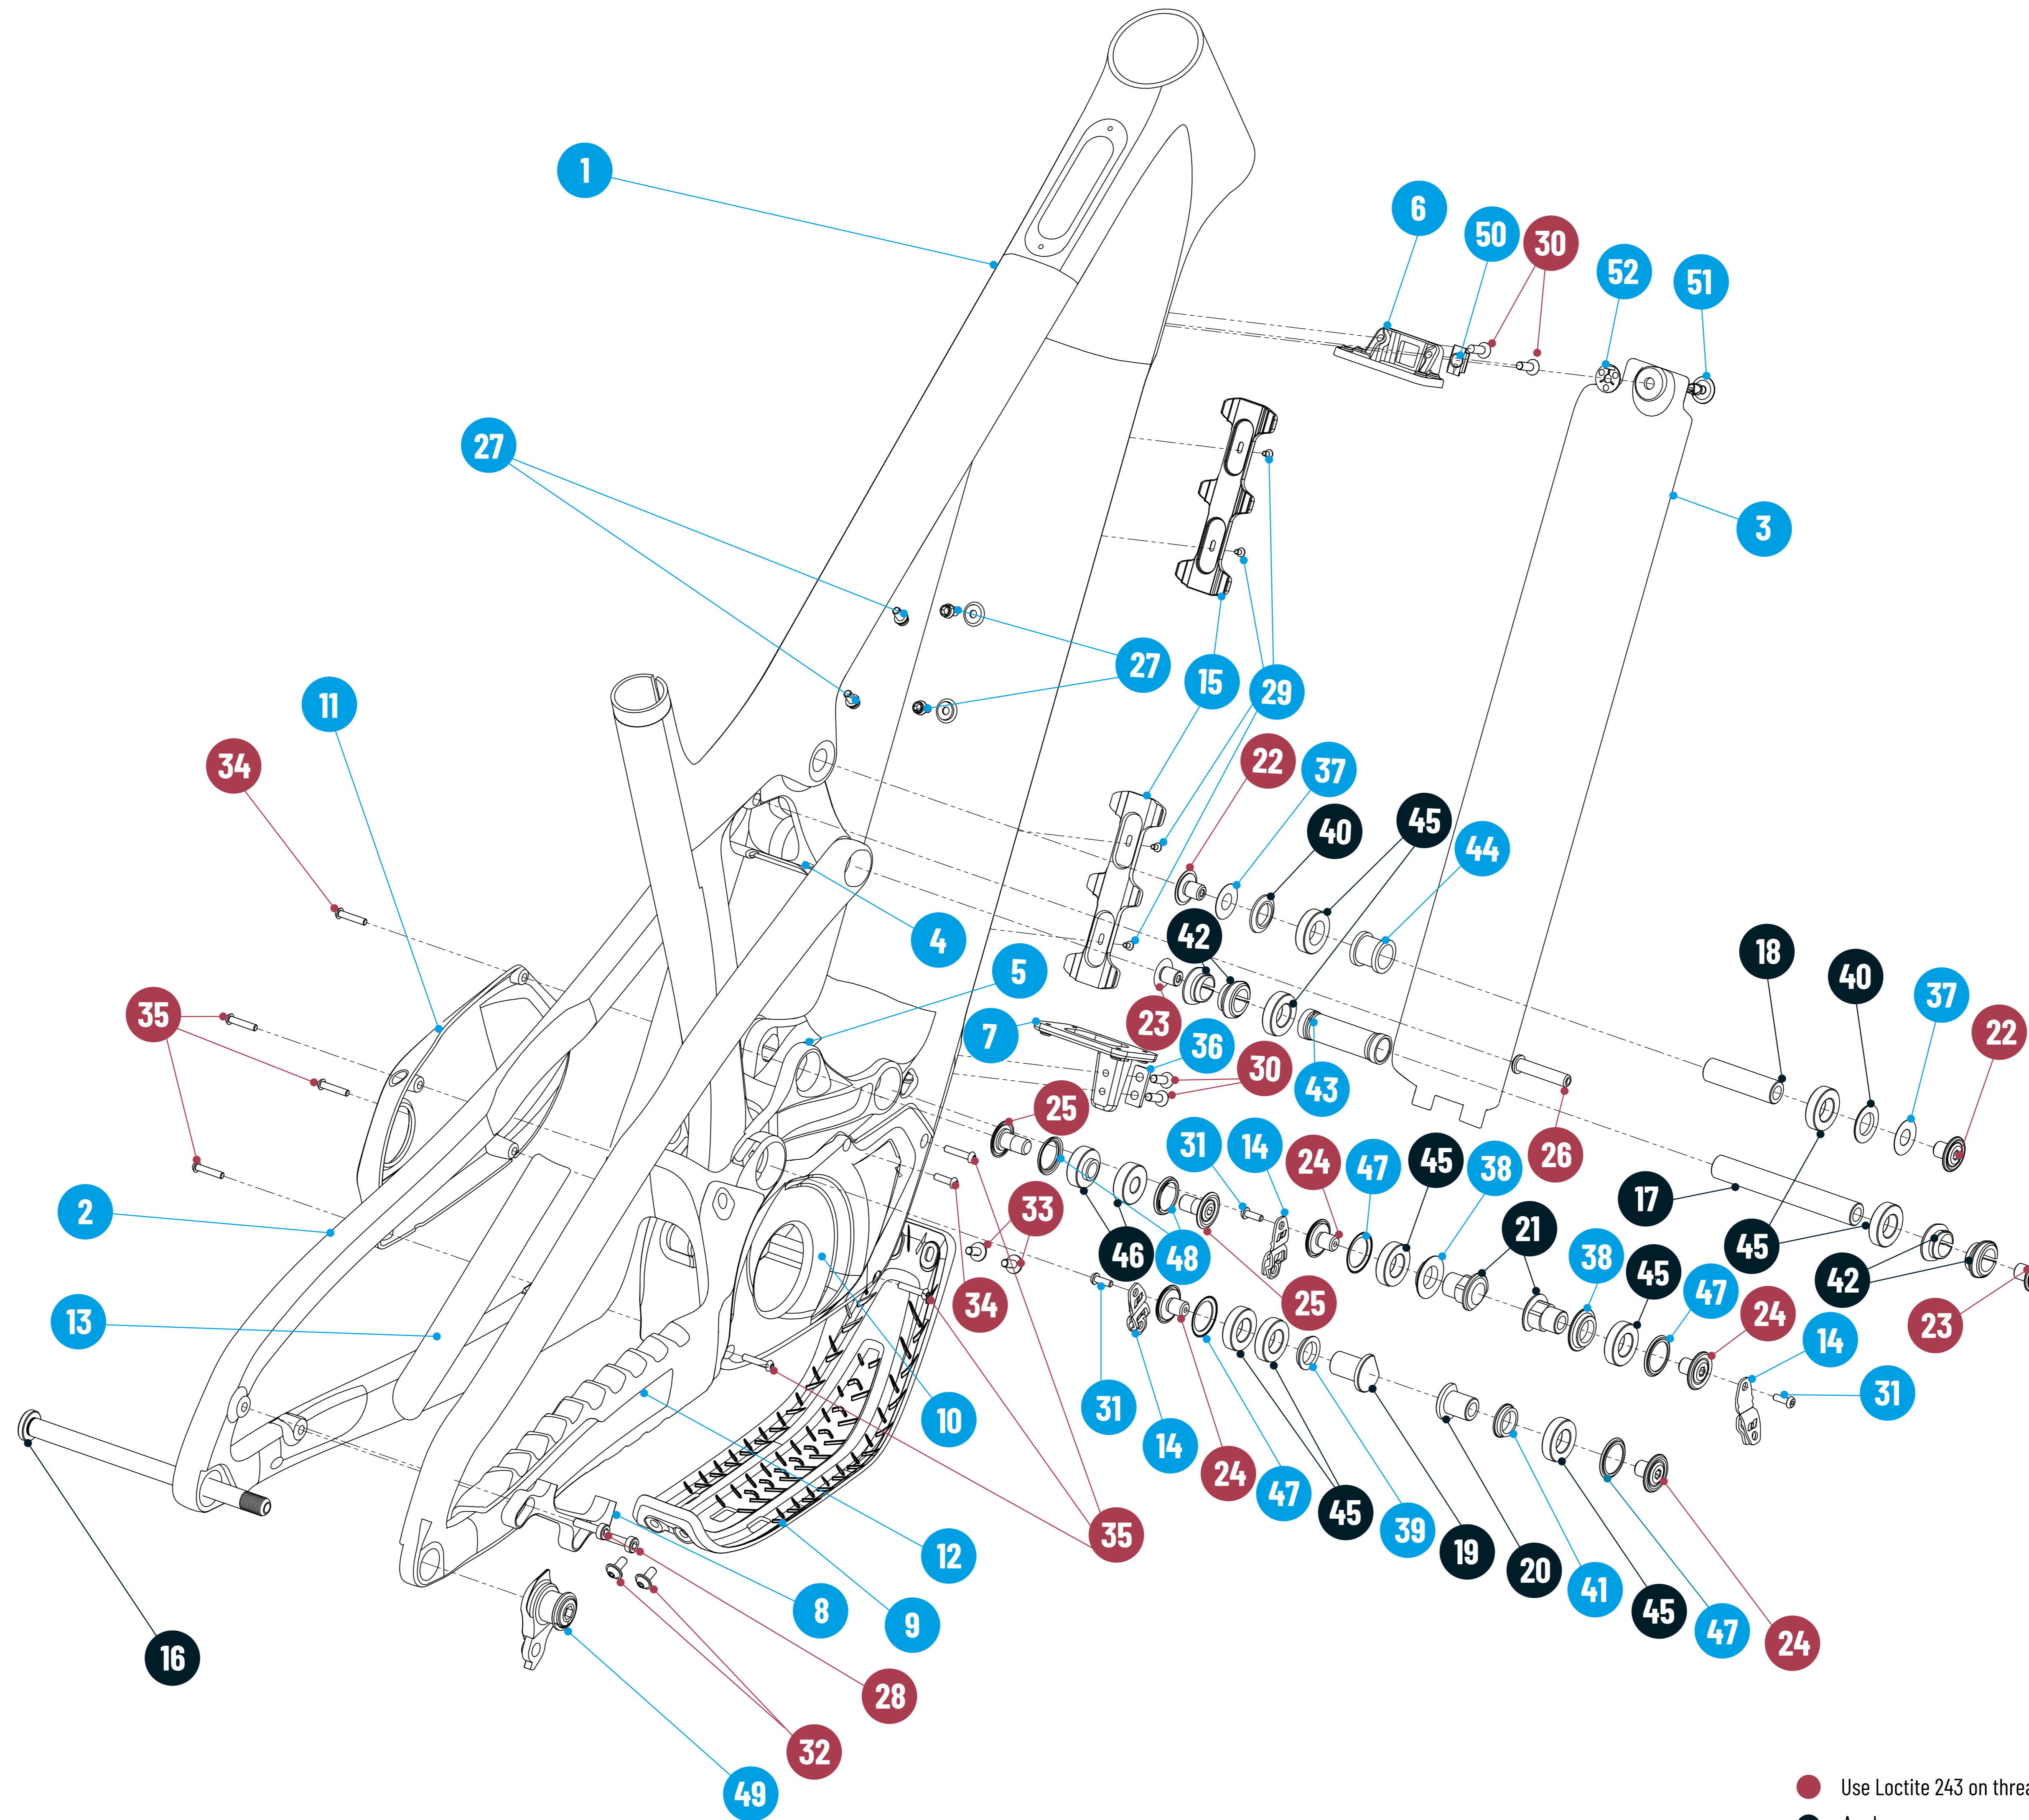

## LEVERAGE RATIO

## EKANO 2 CF - Standards

Shock length	205 mm
Shock travel	62.5 mm
Shock mount top	8 mm x 25 mm
Shock mount bottom	TRUNNION
Rear wheel travel	170 mm
Brake mount	Post mount 200 mm / 220 mm
Seat post diameter	31.6 mm
Seat clamp diameter	36.4 mm
Head set (S.H.I.S.)	Top: ZS56 / Bottom: ZS56
Rear wheel axle	12 mm
Rear hub width	148 mm
Chain line	55 mm
Chain guide mount	none
Tire size	Mix / 29"
Max. Fork travel	180 mm